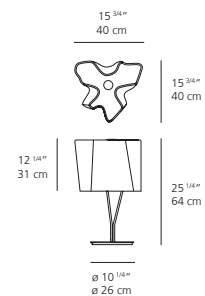

LOGICO table

LOGICO MINI table

EMISSION
diffused

LIGHT SOURCE
LED, CFL, INC
max 3x40W E12/G16.5

DIMMING FEATURE
touch sensitive dimmer control rod

DIMENSIONS

FINISH
 standard

CERTIFICATIONS
c.UL.us listed

LOGICO table

EMISSION
diffused

LIGHT SOURCE
LED, CFL, INC
max 3x60W E12/G16.5

DIMMING FEATURE
touch sensitive dimmer control rod

DIMENSIONS

FINISH
 standard

CERTIFICATIONS
c.UL.us listed