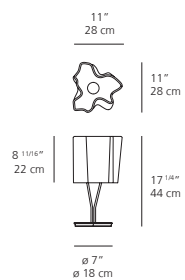

LOGICO table

LOGICO MINI table

EMISSION
diffused

LIGHT SOURCE
LED, CFL, INC
max 3x40W E12/G16.5

DIMMING FEATURE
touch sensitive dimmer control rod

DIMENSIONS

FINISH
 standard

CERTIFICATIONS
c.UL.us listed

LOGICO table

EMISSION
diffused

LIGHT SOURCE
LED, CFL, INC
max 3x60W E12/G16.5

DIMMING FEATURE
touch sensitive dimmer control rod

DIMENSIONS

FINISH
 standard

CERTIFICATIONS
c.UL.us listed