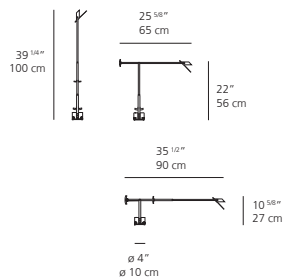

DIMENSIONS