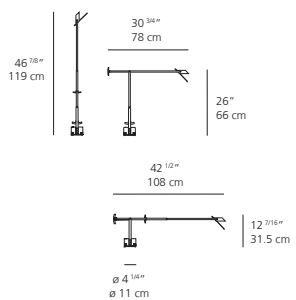

TIZIO LED table

EMISSION
direct

LIGHT SOURCE
LED/8W

DIMMING FEATURE
touch dimmer located on base

DIMENSIONS

FINISH

■ black

TIZIO table

TIZIO MICRO table

EMISSION
direct

LIGHT SOURCE
HAL
max 20W G4

DIMMING FEATURE
2-intensity on/off switch

DIMENSIONS

FINISH
■ black

TIZIO 35 table

EMISSION
direct

DIMENSIONS

FINISH
■ black