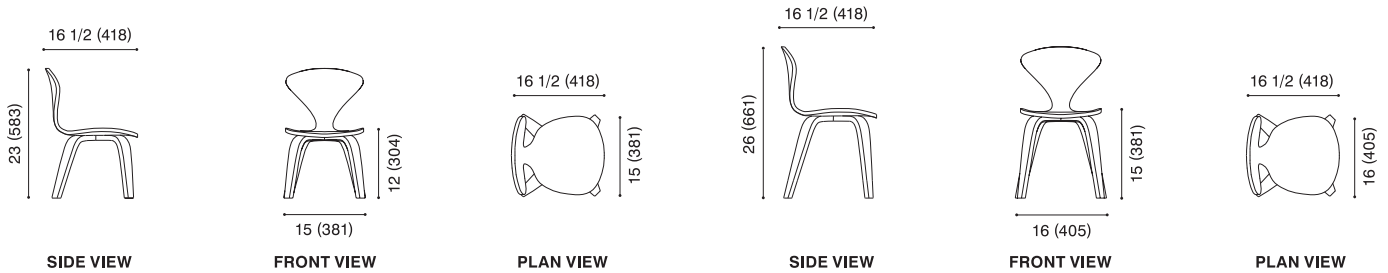

CHILDREN'S FURNITURE

Cherner®

The Cherner Chair Company

PO Box 509
Ridgefield. CT 06877
www.ChernerChair.com

1.866.243.7637

Dimensions

All dimensions are in inches and millimeters. Dimensioned drawings below can be downloaded at www.chernerchair.com

Specifications

Chairs: Exposed laminated wood legs with 9 ply molded plywood shell, birch core with birch or walnut face veneer.

Tables: Exposed edge laminated wood legs with 1" thick cross-ply plywood tops. Birch core with birch or walnut face veneer. Plastic laminate available on 60" x 30" tops

CHILDREN'S CLASSROOM CHAIR 12" or 15" seat height

CHILDREN'S CLASSROOM TABLES 30" x 30" and 30" x 60" 20" or 24" height