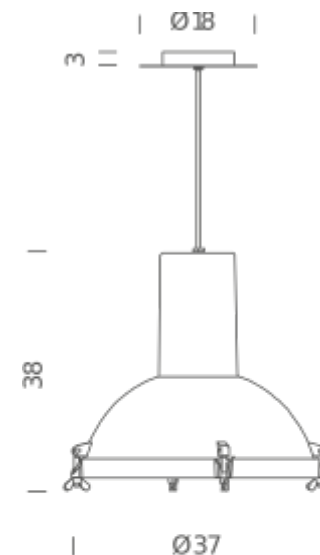

LED/HALO/FLUO IP30

LAMPING

Source	E27
Total power	150W
Emission	direct, spot
Switching	dimmable, according to bulb
Tension	230V
IP class	30
Materials	aluminium
Notes	cable length 3m, orientable
Net lamp weight	5,5 kg

Codes

PRJ EDW 51
PRJ EWS 51
PRJ EMS 51

Structure/Diffuser

night blue/sanded
white sand/sanded
moka/sanded

PACKAGE

Package 01

Dimension: 50x50x50 cm / Gross weight: 7 kg

Certificazioni

LED/HALO/FLUO IP54

LAMPING

Source	E27
Total power	60W
Emission	direct, spot
Switching	dimnable, according to bulb
Tension	230V
IP class	54
Materials	aluminium
Notes	cable length 3m, orientable

Codes

PRJ EDW 52
PRJ EWS 52
PRJ EMS 52

Structure/Diffuser

night blue/sanded
white sand/sanded
moka/sanded

PACKAGE

Package 01

Dimension: 50x50x50 cm / Gross weight: 7 kg

Certificazioni

CE ENEC IP54