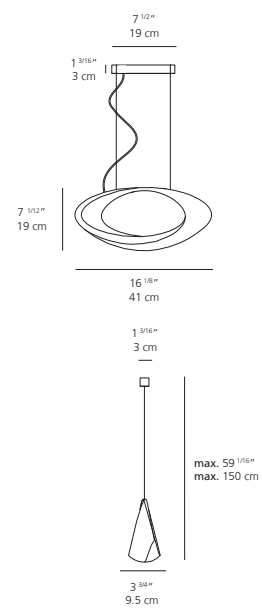

CABILDO suspension

EMISSION

indirect and diffused

LIGHT SOURCE

LED

29W 3000K>90CRI

or

HAL

max 300W R7s

DIMMING FEATURE

dimmable

DIMENSIONS

FINISH

white

CERTIFICATIONS

c.UL.us listed