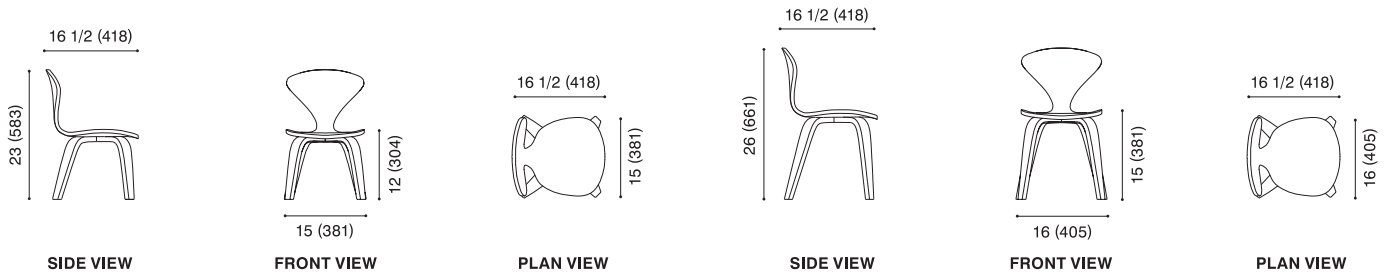

CHILDREN'S FURNITURE

Cherner

The Cherner Chair Company

Dimensions

All dimensions are in inches and millimeters. Dimensioned drawings below can be downloaded at www.chernerchair.com

Specifications

Chairs: Exposed laminated wood legs with 9 ply molded plywood shell, birch core with birch or walnut face veneer.

Tables: Exposed edge laminated wood legs with 1" thick cross-ply plywood tops. Birch core with birch or walnut face veneer.

PO Box 509
Ridgefield, CT 06877
www.ChernerChair.com

1.866.243.7637

CHILDREN'S CLASSROOM CHAIR 12" or 15" seat height

30" CHILDREN'S CLASSROOM TABLE 20" or 24" height

40" CHILDREN'S CLASSROOM TABLE 20" or 24" height