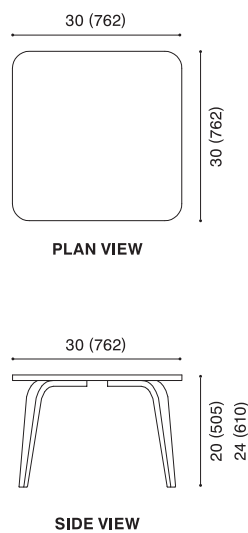

CHILDREN'S FURNITURE

Cherner

The Cherner Chair Company

Dimensions

All dimensions are in inches and millimeters. Dimensioned drawings below can be downloaded at www.chernerchair.com

Specifications

Chairs: Exposed laminated wood legs with 9 ply molded plywood shell, birch core with birch or walnut face veneer.

Tables: Exposed edge laminated wood legs with 1" thick cross-ply plywood tops. Birch core with birch or walnut face veneer.

PO Box 509
Ridgefield, CT 06877
www.ChernerChair.com

1.866.243.7637

CHILDREN'S CLASSROOM CHAIR 12" or 15" seat height

30" CHILDREN'S CLASSROOM TABLE 20" or 24" height

40" CHILDREN'S CLASSROOM TABLE 20" or 24" height