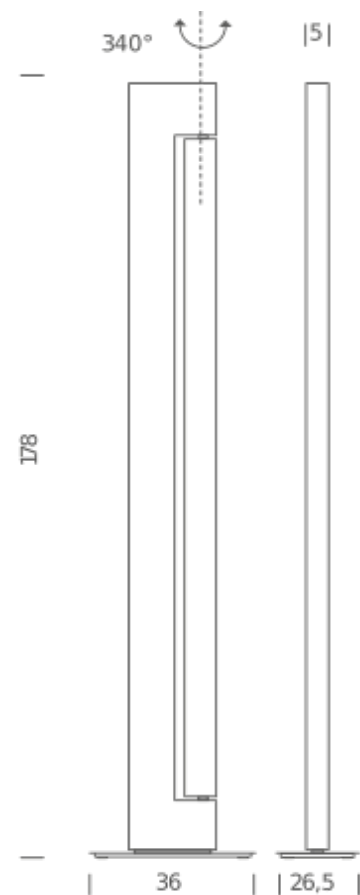

LED

LAMPING

Source	LED board + linear LED
Total power	23+40W
Emission	up and side vertical emission, indirect
Switching	double, dimmable (DALI on request)
Tension	230V
Color temperature	2700K/3000K
Luminous flux	1820+3060lm
Typ CRI	83
Energy class	A+
Materials	aluminium + PMMA
Notes	orientable diffuser, up and side emission, anthracite RAL7016, champagne RAL9007

Codes

ARA TWW 2B	white/white
ARA TWL 2B	white/polished
ARA TXL 2B	anthracite/polished
ARA TDL 2B	champagne/polished
ARA TXX 2B	anthracite/anthracite
ARA TML 2B	moka/polished

PACKAGE

Package 01	Dimension: 51x39x12 cm / Gross weight: 13 kg
Package 02	Dimension: 31x16x183 cm / Gross weight: 9 kg

Certificazioni