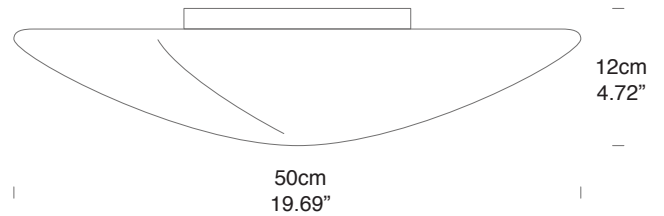

ASIA

CODE#

TYPE:

PROJECT NAME:

50 ELECTRONIC FLUO

Lamping

Source	GX24q-3
Total power	2 x 26W
Emission	diffused
Voltage	120V
Ip class	20
Materials	metal + glass

Codes

ASI PWW 43

Structure

Diffuseur

Package

LxPxH (base)	65x65x35	(25.59x25.59x13.78")
Weight (base)	6.5kg	(14.3lbs)