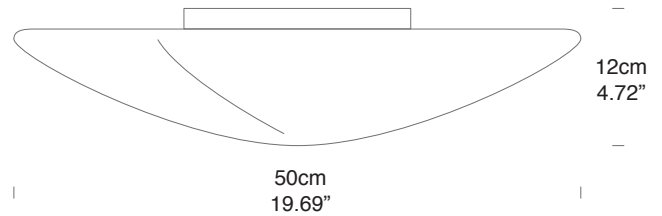

ASIA

CODE#

TYPE:

PROJECT NAME:

50 E27 FLUO/LED/HALO

Lamping

Source	E27 A60
Total power	2 x 75W
Emission	diffused
Dimming	dimmable
Voltage	120V
Ip class	20
Materials	metal + glass

Codes

ASI EWW 43

Structure

Diffuseur

Package

LxPxH (base)	57x57x17	(22.44x22.44x6.69")
Weight (base)	7.6kg	(16.72lbs)