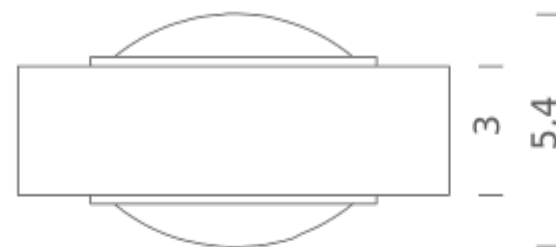

FIX

Wall LED lamp in die-cast aluminium available in different finishes: painted white, black and gold, burnished gold. Available with double Up & Down emission. Dimmable TRIAC.

DOUBLE EMISSION

LAMPING

Source	LED board
Total power	2x6W
Emission	up+down
Switching	dimmable TRIAC
Tension	230V
Color temperature	2700K
Luminous flux	2x380lm
Typ CRI	85
Energy class	A+
Dimensions	10x9,65x3,42
Materials	aluminium
Notes	available also in 120V. Suggested dimmer: TECNEL TE7636 (dimming range: from ~45% to 100%)
Net lamp weight	0,6 kg

Codes

FIM LWW 3A
FIM LNW 3A
FIM LGT 3A
FIM LGW 3A

Structure

white painted
black painted
gold painted
gold burnished

PACKAGE

Package 01

Dimension: 18x15x14 cm / Gross weight: 1 kg

Certificazioni

NEMO

www.nemolighting.com

100°

LAMPING

Source	LED Board
Total power	2x6W
Emission	up+down
Switching	Dimmable TRIAC
Tension	230V
Color temperature	2700K
Luminous flux	2x524lm
Typ CRI	85
Energy class	A+
Dimensions	10x9,65x5,4
Materials	aluminium
Notes	available also in 120V. Suggested dimmer: TECNEL TE7636 (dimming range: from ~45% to 100%)