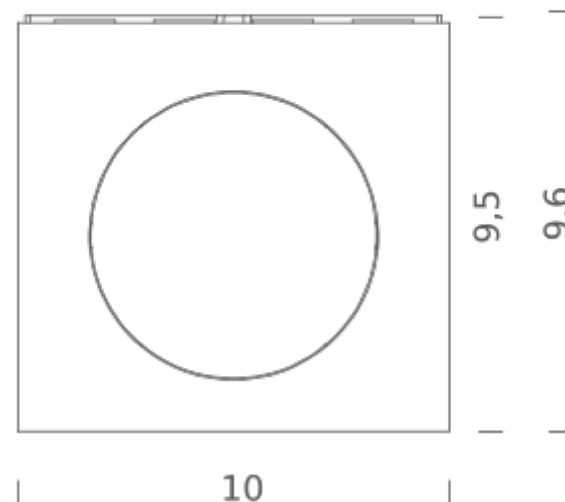

FIX

Wall LED lamp in die-cast aluminium available in different finishes: painted white, black and gold, burnished gold. Available with double Up & Down emission. Dimmable TRIAC.

DOUBLE EMISSION

LAMPING

Source	LED board
Total power	2x6W
Emission	up+down
Switching	dimmable TRIAC
Tension	230V
Color temperature	2700K
Luminous flux	2x380lm
Typ CRI	85
Energy class	A+
Dimensions	10x9,65x3,42
Materials	aluminium
Notes	available also in 120V. Suggested dimmer: TECNEL TE7636 (dimming range: from ~45% to 100%)
Net lamp weight	0,6 kg

Codes

FIM LWW 3A
FIM LNW 3A
FIM LGT 3A
FIM LGW 3A

Structure

white painted
black painted
gold painted
gold burnished

PACKAGE

Package 01

Dimension: 18x15x14 cm / Gross weight: 1 kg

Certificazioni

NEMO

www.nemolighting.com

100°

LAMPING

Source	LED Board
Total power	2x6W
Emission	up+down
Switching	Dimmable TRIAC
Tension	230V
Color temperature	2700K
Luminous flux	2x524lm
Typ CRI	85
Energy class	A+
Dimensions	10x9,65x5,4
Materials	aluminium
Notes	available also in 120V. Suggested dimmer: TECNEL TE7636 (dimming range: from ~45% to 100%)