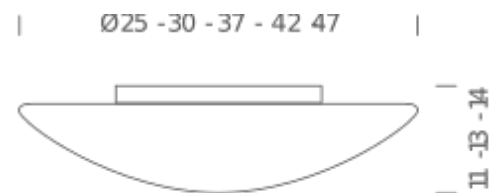

Codes

JET EHW 47

Structure/Diffuser

white/opal white

PACKAGE

Package 01

Dimension: 55x55x27 cm / Gross weight: 7 kg

Certificazioni