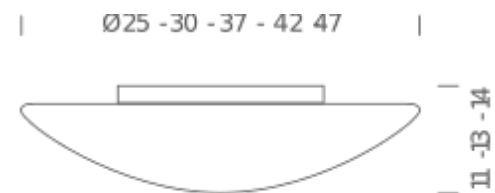

white/opal white

PACKAGE

Package 01

Dimension: 40x40x21 cm / Gross weight: 2,5 kg

Certificazioni

C2 Ø 37 LED/HALO/FLUO

LAMPING

Source	E27 A60
Total power	2x60W
Emission	diffused
Switching	dimnable acording to bulb
Tension	230V
IP class	30D
Materials	polycarbonate + glass

Codes

JE2 EWW 43

Structure/Diffuser

white/opal white

PACKAGE

Package 01

Dimension: 54x54x35 cm / Gross weight: 4 kg

Certificazioni