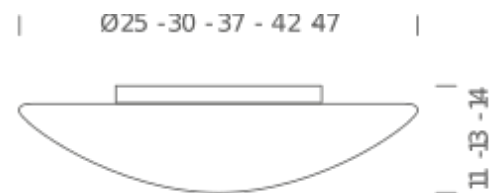

white/opal white

PACKAGE

Package 01

Dimension: 47x47x18 cm / Gross weight: 4,9 kg

Certificazioni

C2 Ø 47 LED/HALO/FLUO

LAMPING

Source	E27 A60
Total power	2x75W
Emission	diffused
Switching	dimnable acording to bulb
Tension	230V
IP class	30D
Materials	polycarbonate + glass

Codes

JE2 EWW 45

Structure/Diffuser

white/opal white

PACKAGE

Package 01

Dimension: 50x50x20 cm / Gross weight: 5 kg

Certificazioni