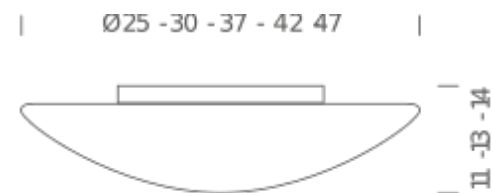

white/opal white

PACKAGE

Package 01

Dimension: 40x40x21 cm / Gross weight: 2,5 kg

Certificazioni

C2 Ø 37 LED/HALO/FLUO

LAMPING

Source	E27 A60
Total power	2x60W
Emission	diffused
Switching	dimnable acording to bulb
Tension	230V
IP class	30D
Materials	polycarbonate + glass

Codes

JE2 EWW 43

Structure/Diffuser

white/opal white

PACKAGE

Package 01

Dimension: 54x54x35 cm / Gross weight: 4 kg

Certificazioni

white/opal white

PACKAGE

Package 01

Dimension: 47x47x18 cm / Gross weight: 4,9 kg

Certificazioni

C2 Ø 47 LED/HALO/FLUO

LAMPING

Source	E27 A60
Total power	2x75W
Emission	diffused
Switching	dimnable acording to bulb
Tension	230V
IP class	30D
Materials	polycarbonate + glass