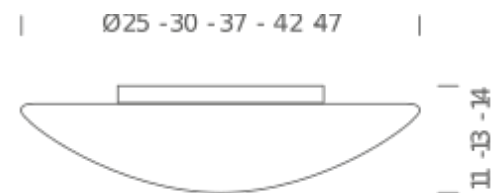

Dimension: 38x38x21 cm / Gross weight: 2,4 kg

Certificazioni

| Ø25 - 30 - 37 - 42 47 |

TWIST Ø 37 LED/HALO/FLUO

LAMPING

Source	E27 A60
Total power	2x60 / 20W
Emission	diffused
Switching	dimnable acording to bulb
Tension	230V
IP class	30
Materials	metal + glass

Codes

JET EHW 44

Structure/Diffuser

white/opal white

PACKAGE

Package 01

Dimension: 46x46x27 cm / Gross weight: 3,7 kg

Certificazioni