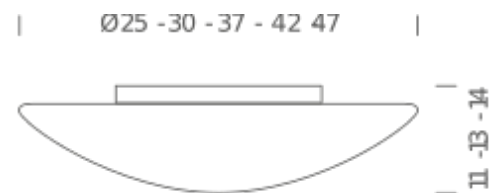

Codes

JET LHW 44

Structure/Diffuser

white/opal white

PACKAGE

Package 01

Dimension: 46x46x27 cm / Gross weight: 3,7 kg

Certificazioni

white/opal white

PACKAGE

Package 01

Dimension: 40x40x21 cm / Gross weight: 2,5 kg

Certificazioni

C2 Ø 37 LED/HALO/FLUO

LAMPING

Source	E27 A60
Total power	2x60W
Emission	diffused
Switching	dimnable acording to bulb
Tension	230V
IP class	30D
Materials	polycarbonate + glass