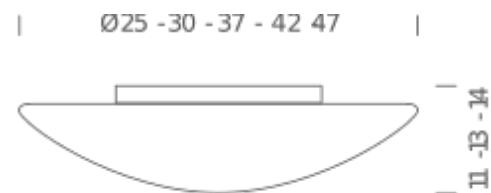

Codes

JET EHW 44

Structure/Diffuser

white/opal white

PACKAGE

Package 01

Dimension: 46x46x27 cm / Gross weight: 3,7 kg

Certificazioni

white/opal white

PACKAGE

Package 01

Dimension: 51x51x27 cm / Gross weight: 5,5 kg

Certificazioni

TWIST Ø 47 LED/HALO/FLUO 2X75/20W

LAMPING

Source	E27 A60
Total power	2x75 / 20W
Emission	diffused
Switching	dimnable acording to bulb
Tension	230V
IP class	30
Materials	metal + glass