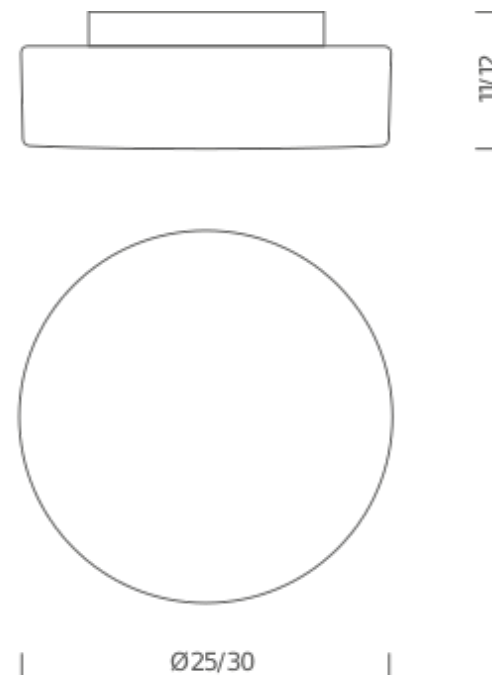

LIDO

Wall and ceiling lamp, with diffuser in opal blown glass and base in white epoxy-coated metal.

Ø 25 LED/HALO/FLUO

LAMPING

Source	E27 A60
Total power	75W
Emission	diffused
Switching	dimnable, according to bulb
Tension	230V
Materials	metal + glass
Notes	orientable 140°,

Codes

LID EWW 41

Structure/Diffuser

white/opal white

PACKAGE

Package 01

Dimension: 30x30x20 cm / Gross weight: 2,5 kg

Certificazioni

Ø 30 LED/HALO/FLUO

LAMPING

Source	E27 A60
Total power	100W
Emission	diffused
Switching	dimnable, according to bulb
Tension	230V
Materials	metal + glass
Notes	orientable 140°,

Codes

LID EWW 42

Structure/Diffuser

white/opal white

PACKAGE

Package 01

Dimension: 40x40x20 cm / Gross weight: 2,9 kg

Certificazioni