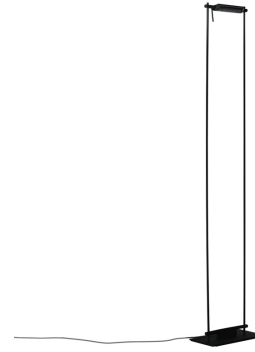

# LOGO FLOOR

*Mario Barbaglia*

Floor, wall and ceiling LED and halogen lamps with adjustable head, in aluminium and printed ABS. In the LED version the perforated reflector is painted in black. Available in black. Widespread adjustable light, dimmable.

## LAMPING

Source	R7s (114mm)
Total power	250W
Emission	orientable, 140°
Switching	dimmable
Tension	230V
Materials	metal + plastic
Notes	orientable 140°, dimmer on cable, cable length 2,3m
Net lamp weight	8,7 kg

## PACKAGE

Package 01	Dimension: 25x40x8 cm / Gross weight: 7 kg
Package 02	Dimension: 31x17x198 cm / Gross weight: 4,7 kg