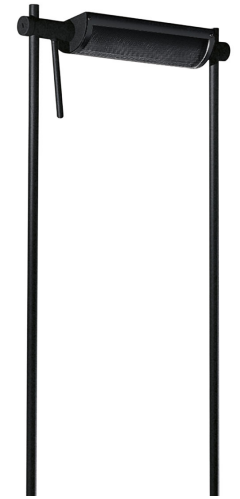

# LOGO FLOOR

*Mario Barbaglia*

Floor, wall and ceiling LED and halogen lamps with adjustable head, in aluminium and printed ABS. In the LED version the perforated reflector is painted in black. Available in black. Widespread adjustable light, dimmable.

## LAMPING

Source	R7s (114mm)
Total power	250W
Emission	orientable, 140°
Switching	dimmable
Tension	230V
Materials	metal + plastic
Notes	orientable 140°, dimmer on cable, cable length 2,3m
Net lamp weight	8,7 kg