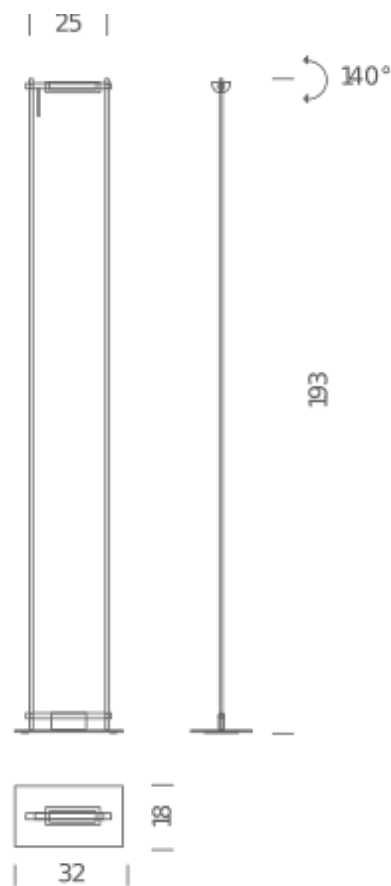

HALO

LAMPING

Source	R7s (114mm)
Total power	250W
Emission	orientable, 140°
Switching	dimmable
Tension	230V
Materials	metal + plastic
Notes	orientable 140°, dimmer on cable, cable length 2,3m
Net lamp weight	8,7 kg

Codes

LOG KNN 25

Structure/Diffuser

black/black

PACKAGE

Package 01	Dimension: 25x40x8 cm / Gross weight: 7 kg
Package 02	Dimension: 31x17x198 cm / Gross weight: 4,7 kg

Certificazioni