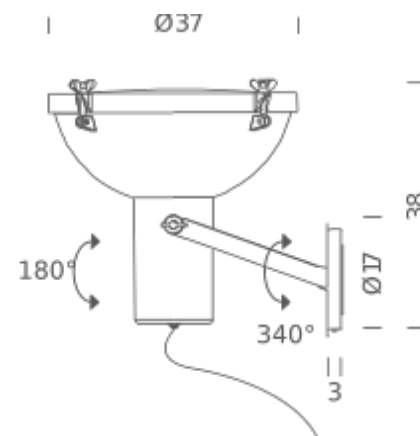

PROJECTEUR 365 WALL CEILING

Le Corbusier

The Projecteur of Le Corbusier was designed for the Chandigarh High Court, India, in 1954. Aluminum body painted in night blue, white sand or moka. Diffuser glass curved and sandblasted in the inner part. The Projecteur 365 has a painted body, base and canopies. Screws and small metal parts are black chromed. Available in the floor, wall/ ceiling and pendant versions. The wall/ceiling and pendant lamps are available also in the outdoor version (IP54). The Projecteur 165 Mini is available in the clamp, wall and pendant versions. Clamp and canopies are painted in matt black with screws and small black chrome metal parts. Diffused and adjustable light output. E27 socket allows the use of fluorescent and LED sources.

Structure/Diffuser

night blue/sanded
white sand/sanded
moka/sanded

PACKAGE

Package 01

Dimension: 50x50x50 cm / Gross weight: 7 kg

Certificazioni

LED/HALO/FLUO IP54

LAMPING

Source	E27
Total power	60W
Emission	direct, spot
Switching	dimmable, according to bulb
Tension	230V
IP class	54
Materials	aluminium
Notes	orientable

Codes

PRJ EDW 32
PRJ EWS 32
PRJ EMS 32

Structure/Diffuser

night blue/sanded
white sand/sanded
moka/sanded

PACKAGE

Package 01

Dimension: 50x50x50 cm / Gross weight: 7 kg

Certificazioni

CE ENEC IP54