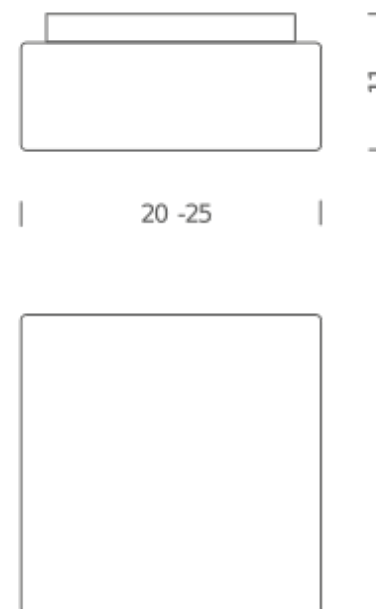

QUADRA

Wall and ceiling lamp, with diffuser in opal blown glass and base in white epoxy-coated metal.

Ø 20 LED/HALO/FLUO

LAMPING

Source	E27 A60
Total power	75W
Emission	diffused
Switching	dimmable, according to bulb
Tension	230V
Materials	metal + glass

Codes

QUA EWW 41

Structure/Diffuser

white/opal white

PACKAGE

Package 01

Dimension: 30x30x20 cm / Gross weight: 2 kg

Certificazioni

Package 01

Dimension: 40x40x20 cm / Gross weight: 2,5 kg

Certificazioni