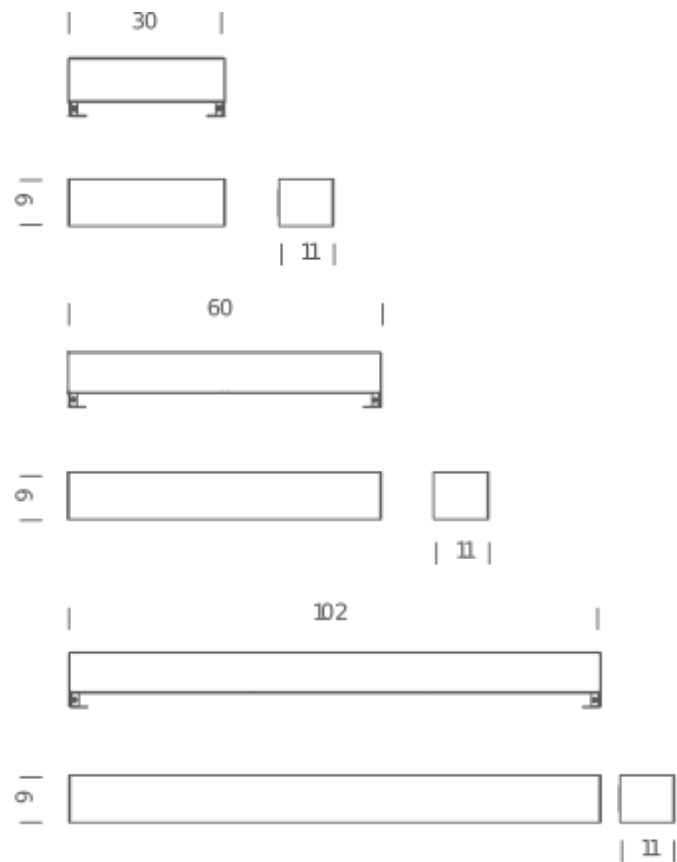

30 LED

LAMPING

Source	2x linear LED
Total power	2x8W
Emission	diffused, Up + Down
Switching	dimnable 1-10V
Tension	110/230V
Color temperature	3000K
Luminous flux	2x 750lm
Typ CRI	80
Energy class	A+
Materials	Metal
Notes	max mirror size: W23× th 2,5cm, DALI version on request

Codes

VII LWW 31

Structure

white

PACKAGE

Package 01

Dimension: 20x21x44 cm / Gross weight: 2,2 kg

Certificazioni

60 LED

LAMPING

Source	2x linear LED
Total power	2x10W
Emission	diffused, Up + Down
Switching	dimnable 1-10V
Tension	110/230V
Color temperature	3000K
Luminous flux	2x 1200lm
Typ CRI	80
Energy class	A+
Materials	Metal
Notes	max mirror size: W53× th 2,5cm, DALI version on request

102 LED

LAMPING

Source	2x linear LED
Total power	2x16W
Emission	diffused, Up + Down
Switching	dimnable 1-10V
Tension	110/230V
Color temperature	3000K
Luminous flux	2x 1900lm
Typ CRI	80
Energy class	A+
Materials	Metal
Notes	max mirror size: W95× th 2,5cm, DALI version on request