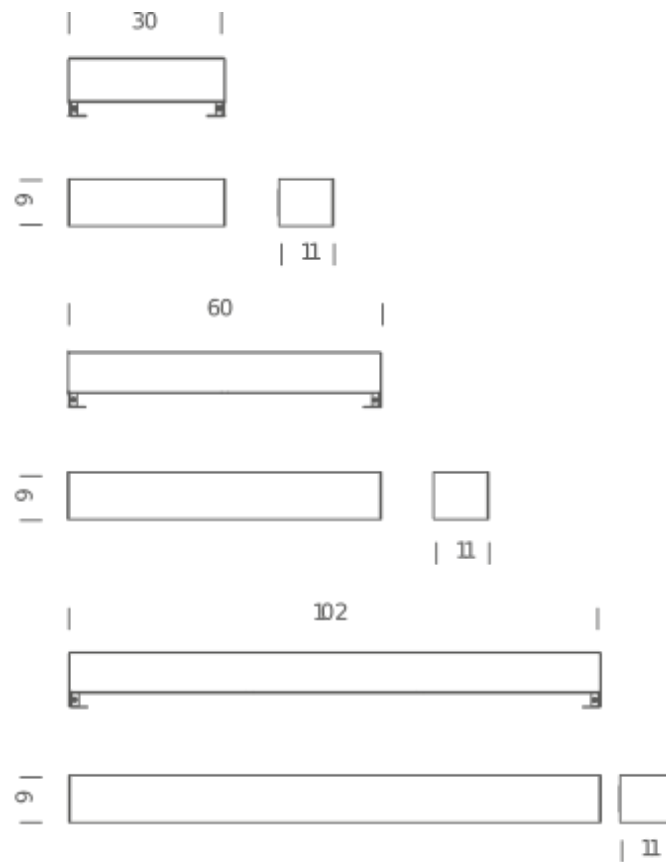

30 LED

LAMPING

Source	2x linear LED
Total power	2x8W
Emission	diffused, Up + Down
Switching	dimnable 1-10V
Tension	110/230V
Color temperature	3000K
Luminous flux	2x 750lm
Typ CRI	80
Energy class	A+
Materials	Metal
Notes	max mirror size: W23× th 2,5cm, DALI version on request

60 LED

LAMPING

Source	2x linear LED
Total power	2x10W
Emission	diffused, Up + Down
Switching	dimnable 1-10V
Tension	110/230V
Color temperature	3000K
Luminous flux	2x 1200lm
Typ CRI	80
Energy class	A+
Materials	Metal
Notes	max mirror size: W53× th 2,5cm, DALI version on request

Codes

VII LWW 32

Structure

white

PACKAGE

Package 01

Dimension: 20x21x77 cm / Gross weight: 4,3 kg

Certificazioni

102 LED

LAMPING

Source	2x linear LED
Total power	2x16W
Emission	diffused, Up + Down
Switching	dimnable 1-10V
Tension	110/230V
Color temperature	3000K
Luminous flux	2x 1900lm
Typ CRI	80
Energy class	A+
Materials	Metal
Notes	max mirror size: W95× th 2,5cm, DALI version on request