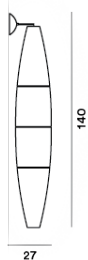

Havana, parete

technical details

FOSCARINI

The young, light-weight appearance recalling the shape of a cigar, which ironically gives it its name, the soft light that it emits and the ease with which it blends in with the most varied contexts, have made it the great success that it is today, so much so that it is also part of the permanent collection on exhibit at the New York MoMA. The diffuser consists of four satin finish polyethylene segments. Small round metal hooks hold two subsequent elements together without them touching, leaving room for three slim empty bands that fill up with light when the lamp is on. is available as a suspension, wall or floor lamp.

Havana

SCHEMATIC & LIGHT EMISSION

MATERIAL

Injection moulded polyethylene and varnished metal

COLORS

LIGHT SOURCE

LED retrofit, Fluo 1x 25W E27
Halo 1x 116W Dimmable E27