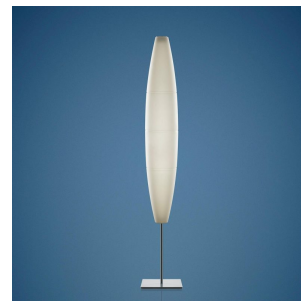

# Havana, parete

by Jozeph Forakis

FOSCARINI

## DESCRIPTION

Suspension lamp with diffused light.  
Diffuser consisting of four injection-moulded polyethylene parts.  
Aluminium painted metal diffuser support and wall rose, transparent electrical cable.

# Havana, parete

technical details

FOSCARINI

The young, light-weight appearance recalling the shape of a cigar, which ironically gives it its name, the soft light that it emits and the ease with which it blends in with the most varied contexts, have made it the great success that it is today, so much so that it is also part of the permanent collection on exhibit at the New York MoMA. The diffuser consists of four satin finish polyethylene segments. Small round metal hooks hold two subsequent elements together without them touching, leaving room for three slim empty bands that fill up with light when the lamp is on. is available as a suspension, wall or floor lamp.

# Havana, parete

family

FOSCARINI

Havana

Havana

Havana Sospensione

Havana Terra