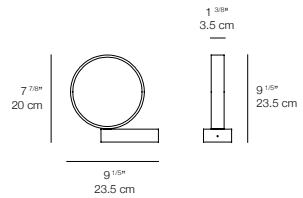

DIMMING FEATURE
dimmer switch located on base

DIMENSIONS

FINISH

- white
- black
- red
- gold

CERTIFICATIONS
c.UL.us listed

ECLITTICA wall | ceiling

EMISSION
diffused

LIGHT SOURCE
LED
14W 3000K >80 CRI