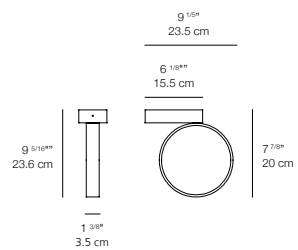

ECLITTICA wall | ceiling

EMISSION
diffused

LIGHT SOURCE
LED
14W 3000K >80 CRI

DIMMING FEATURE
dimmable

DIMENSIONS

FINISH

- ☐ white
- ☒ black
- ☐ red
- ☐ gold

CERTIFICATIONS
c.UL.us listed