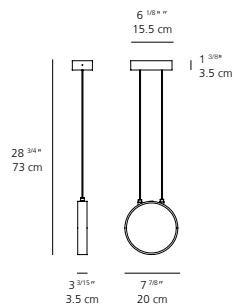

ECLITTICA suspension

EMISSION
diffused

LIGHT SOURCE
LED
14W 3000K >80 CRI

DIMMING FEATURE
dimmable

DIMENSIONS

FINISH

☐ white
☐ black
☐ red
☐ gold

CERTIFICATIONS
c.UL.us listed