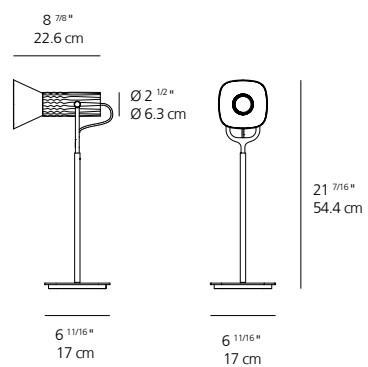

## LIGHT SOURCE

LED

max 10W GU10

## DIMENSIONS