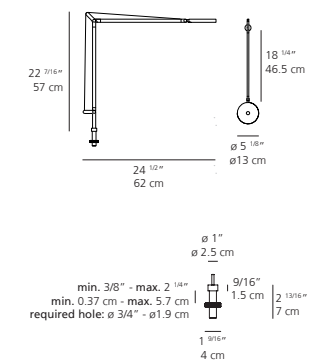

DIMENSIONS

FINISH

anthracite grey
 white
 polished black

CERTIFICATIONS
c.UL.us listed

DEMETRA PROFESSIONAL table

DEMETRA PROFESSIONAL WITH BASE table

EMISSION
direct

LIGHT SOURCE
LED
9W 3000K >80CRI
or
9W 2700K >90CRI