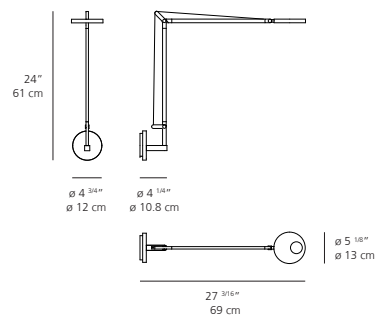

DEMETRA wall

EMISSION

direct

LIGHT SOURCE

LED
9W 3000K >80CRI
or
9W 2700K >90CRI

DIMMING FEATURE

dimmable
available with or without motion sensor
(available for anthracite grey and white finishes only)

DIMENSIONS

FINISH

- anthracite grey
- white
- polished black

CERTIFICATIONS

c.UL.us listed