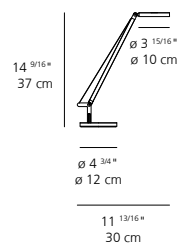

DEMETRA MICRO table

EMISSION

direct

LIGHT SOURCE

LED
7W 3000K >90CRI
or
7W 2700K >90CRI

DIMMING FEATURE

dimmable

DIMENSIONS

FINISH

- ☒ anthracite grey
- ☐ white
- ☒ polished black

CERTIFICATIONS

c.UL.us listed