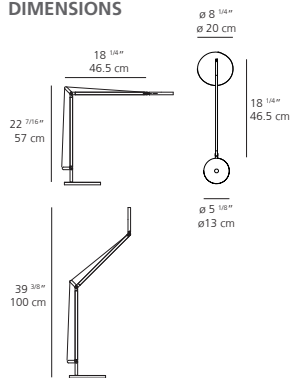

DIMENSIONS

FINISH

polished black

CERTIFICATIONS
c.UL.us listed