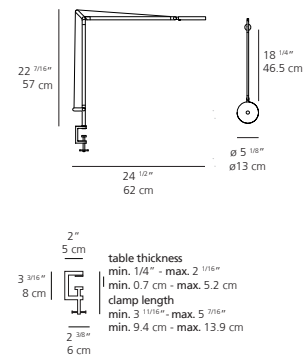

DIMENSIONS

FINISH

☒ anthracite grey
☐ white
☒ polished black

CERTIFICATIONS
c.UL.us listed