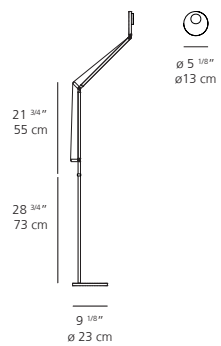

DEMETRA PROFESSIONAL floor

EMISSION

direct

LIGHT SOURCE

LED
12W 3000K >90CRI
features anti-glare reflector

DIMMING FEATURE

dimmable

DIMENSIONS

available with table base,
fixed pivot or clamp.

FINISH

polished black

CERTIFICATIONS

c.UL.us listed