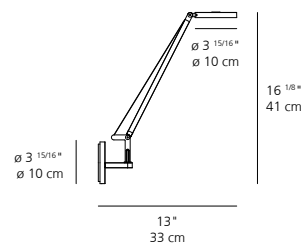

DEMETRA MICRO wall

EMISSION

direct

LIGHT SOURCE

LED

7W 3000K >90CRI

or

7W 2700K >90CRI

DIMMING FEATURE

dimmable

DIMENSIONS

FINISH

- anthracite grey
- white
- polished black

CERTIFICATIONS

c.UL.us listed