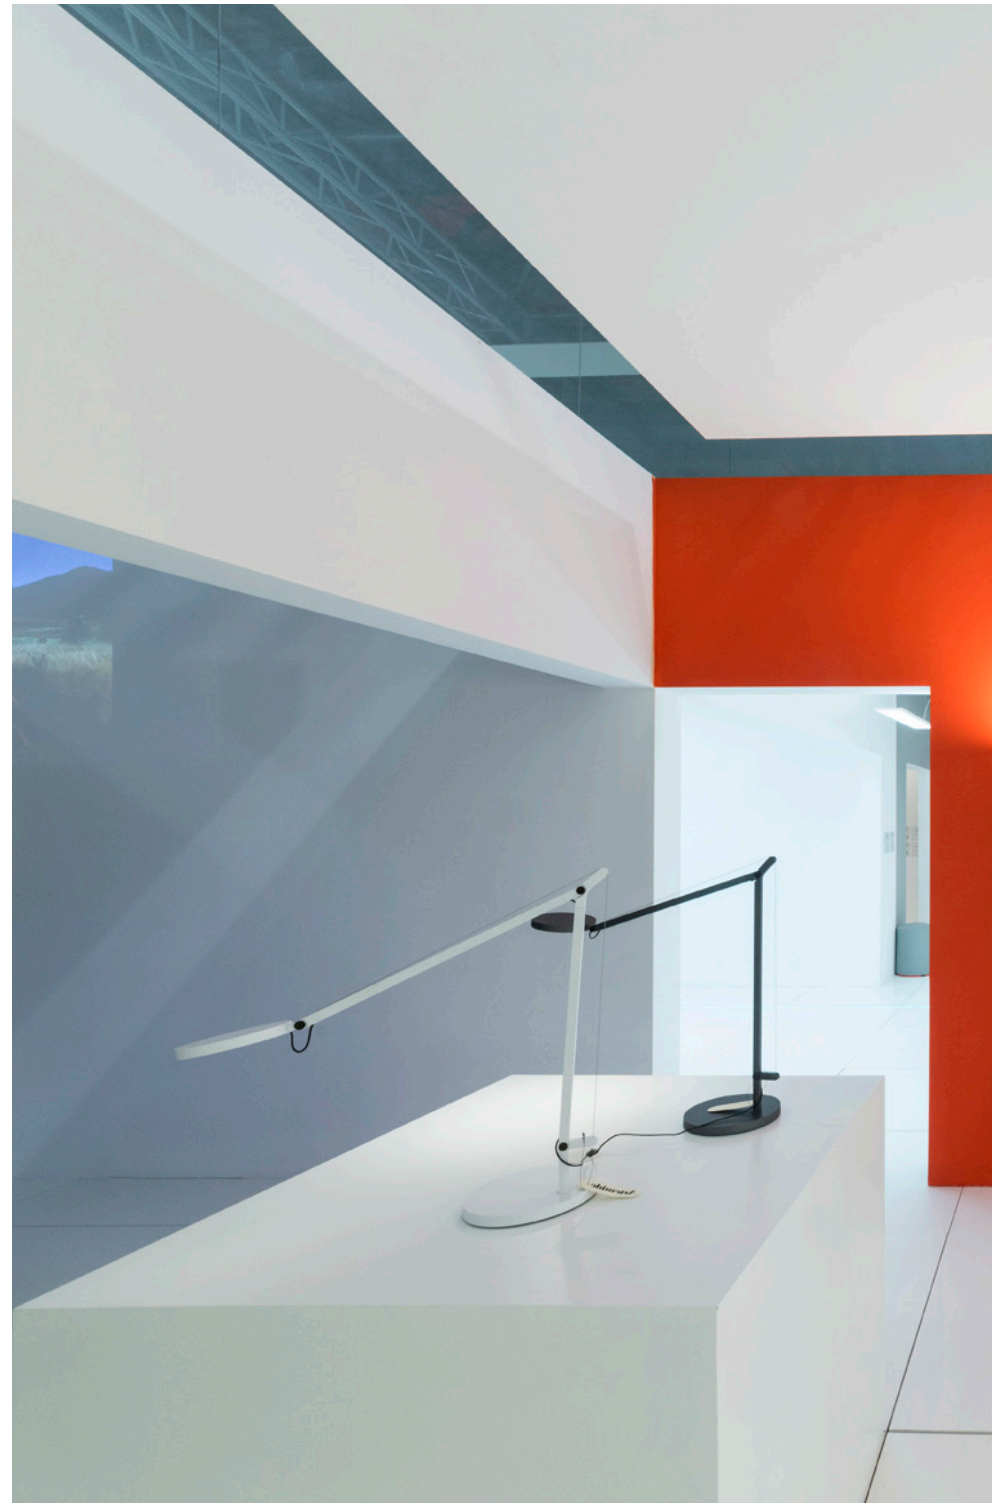

FLEXIBILITY

An extensive family of table, floor, wall and wall spot, Demetra embodies the full functionality of a broad range of movement and flexibility, featuring fully adjustable arms and rotatable diffuser with an incorporated dimmer switch and optional integrated motion sensor.

TECHNOLOGY

Demetra's ingenious tension wiring, efficient LED light, and interactive features like motion detection and dimmer switch create the perfect reflection upon form and function in equal measure.