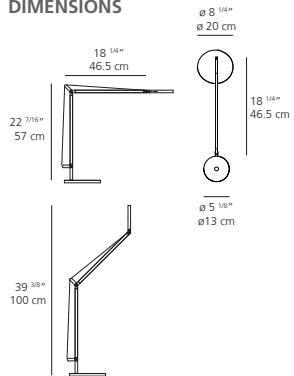

DIMENSIONS

FINISH

☒ anthracite grey
☐ white
☒ polished black

CERTIFICATIONS
c.UL.us listed