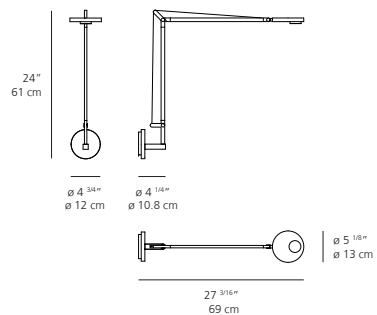

dimmable

DIMENSIONS

available with table base,
fixed pivot or clamp.

FINISH

polished black

CERTIFICATIONS

c.UL.us listed

DEMETRA MICRO wall