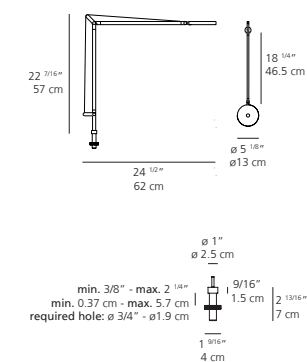

DIMENSIONS

FINISH

polished black

CERTIFICATIONS
c.UL.us listed