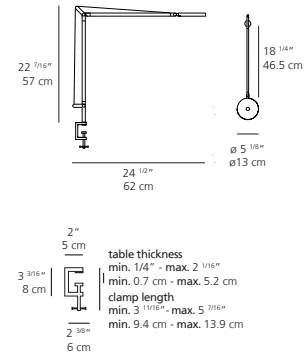

DIMENSIONS

FINISH

polished black

CERTIFICATIONS
c.UL.us listed