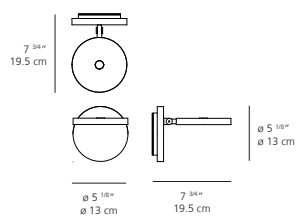

dimnable when with switch

on/off when without switch

DIMENSIONS

FINISH

■ anthracite grey

□ white

■ polished black

CERTIFICATIONS