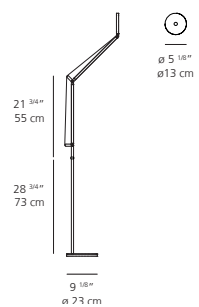

DEMETRA floor

EMISSION

direct

LIGHT SOURCE

LED
9W 3000K >80CRI
or
9W 2700K >90CRI

DIMMING FEATURE

dimmable
available with or without motion sensor
(available only in anthracite grey and white finishes)

DIMENSIONS

FINISH

- anthracite grey
- white
- polished black

CERTIFICATIONS

c.UL.us listed