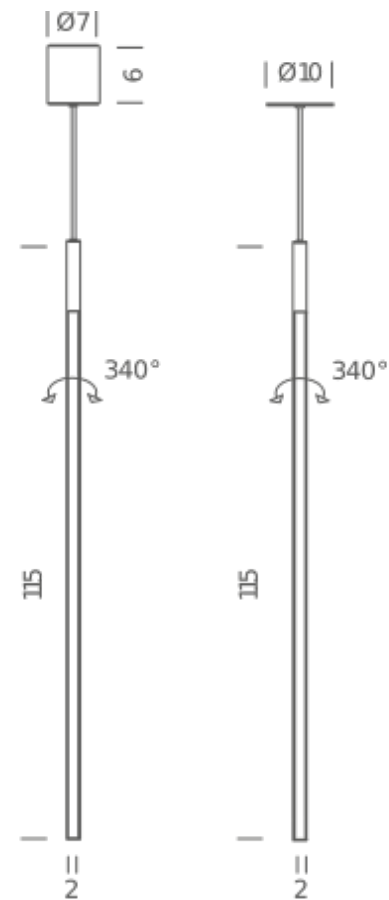

LED RECESSED 2700K

LAMPING

Source	linear LED
Total power	19W
Emission	diffused orientable
Switching	dimmable 1-10V
Tension	110/240V
Color temperature	2700K
Luminous flux	1125lm
Typ CRI	85
Energy class	A+
Materials	Aluminium + PC + ABS
Notes	cable length max 3m, orientable 360°, recessed hole Ø8xHmin 4cm, side emission, DALI version on request

Codes

LIN LW2 5A

Structure/Diffuser

white/white

PACKAGE

Package 01

Dimension: 15x20x130 cm / Gross weight: 2,7 kg

Certificazioni