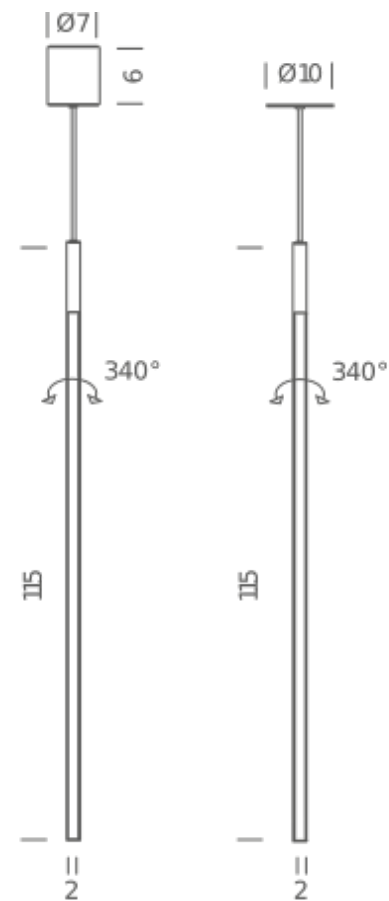

LED 2700K

LAMPING

Source	linear LED
Total power	12W
Emission	diffused orientable
Tension	110/240V
Color temperature	2700K
Luminous flux	475lm
Typ CRI	85
Energy class	A+
Materials	Aluminium + PC + ABS
Notes	cable length max 3m, orientable 360°, side emission

Codes

LIN LW2 59

Structure/Diffuser

white/white

PACKAGE

Package 01

Dimension: 15x20x130 cm / Gross weight: 2,7 kg

Certificazioni