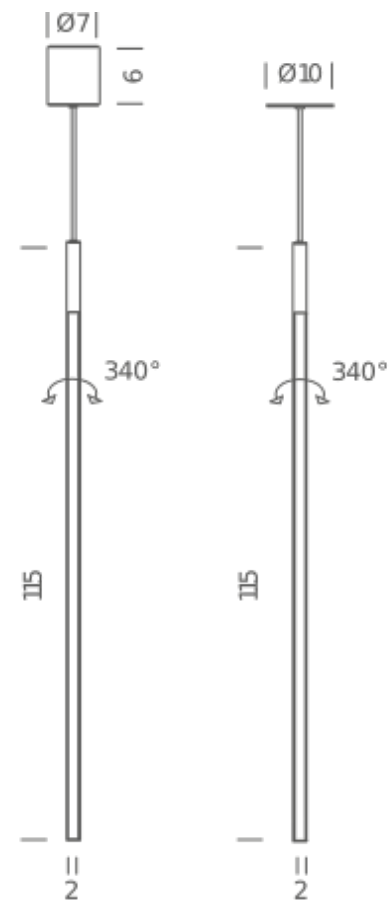

LED 3000K

LAMPING

Source	linear LED
Total power	12W
Emission	diffused orientable
Tension	110/240V
Color temperature	3000K
Luminous flux	475lm
Typ CRI	85
Energy class	A+
Materials	Aluminium + PC + ABS
Notes	cable length max 3m, orientable 360°, side emission

Codes

LIN LWW 59

Structure/Diffuser

white/white

PACKAGE

Package 01

Dimension: 15x20x130 cm / Gross weight: 2,7 kg

Certificazioni