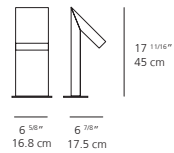

DIMENSIONS

FINISH
■ white RAL9002
■ anthracite grey

CERTIFICATIONS
c.UL.us listed