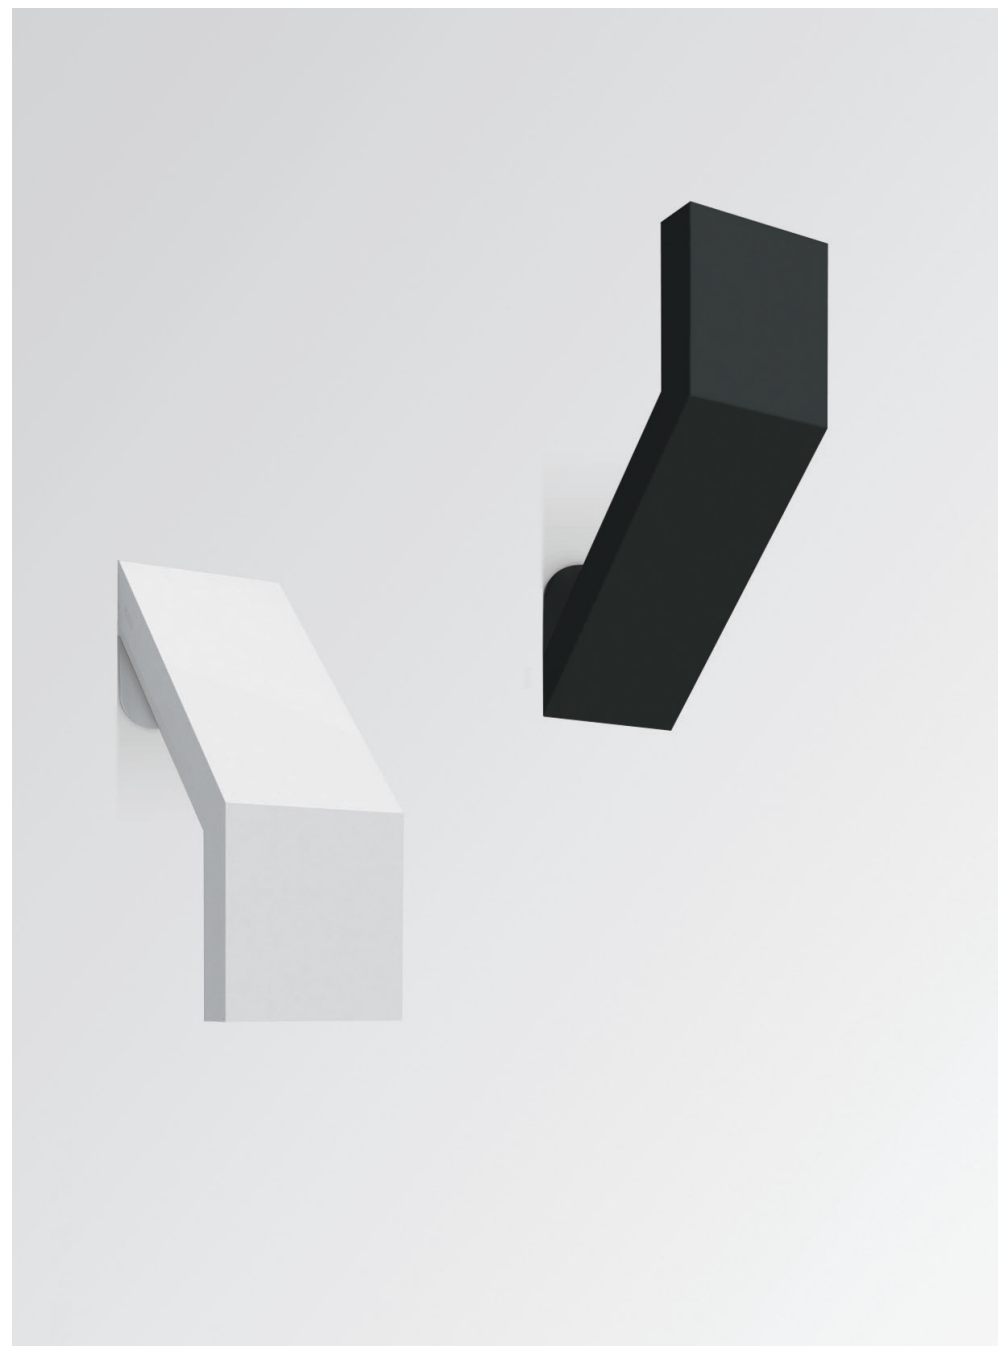

CHILONE wall

EMISSION
direct or indirect

LIGHT SOURCE
LED
16W 3000K >80 CRI

DIMMING FEATURE
standard non dimmable

DIMENSIONS

FINISH
■ white RAL9002
■ anthracite grey

CERTIFICATIONS
c.UL.us listed