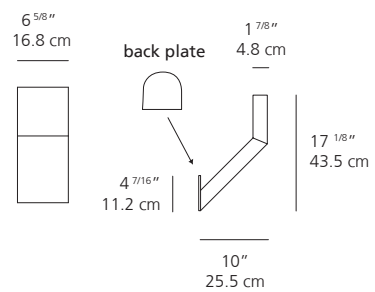

CHILONE wall

EMISSION
direct or indirect

LIGHT SOURCE
LED
16W 3000K >80 CRI

DIMMING FEATURE
standard non dimmable

DIMENSIONS

FINISH
■ white RAL9002
■ anthracite grey

CERTIFICATIONS
c.UL.us listed