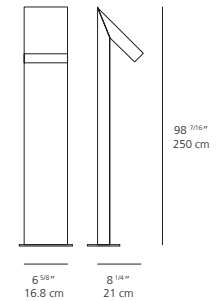

### DIMENSIONS

**FINISH**  
■ white RAL9002  
■ anthracite grey

**CERTIFICATIONS**  
c.UL.us listed

## CHILONE pole

**EMISSION**  
direct or indirect

**LIGHT SOURCE**  
LED  
16W 3000K >80 CRI

**DIMMING FEATURE**  
standard non dimmable

### DIMENSIONS

**FINISH**  
■ white RAL9002  
■ anthracite grey

**CERTIFICATIONS**  
c.UL.us listed

*For retail sales contact information, please visit*  
[www.artemide.net/store-locator](http://www.artemide.net/store-locator)