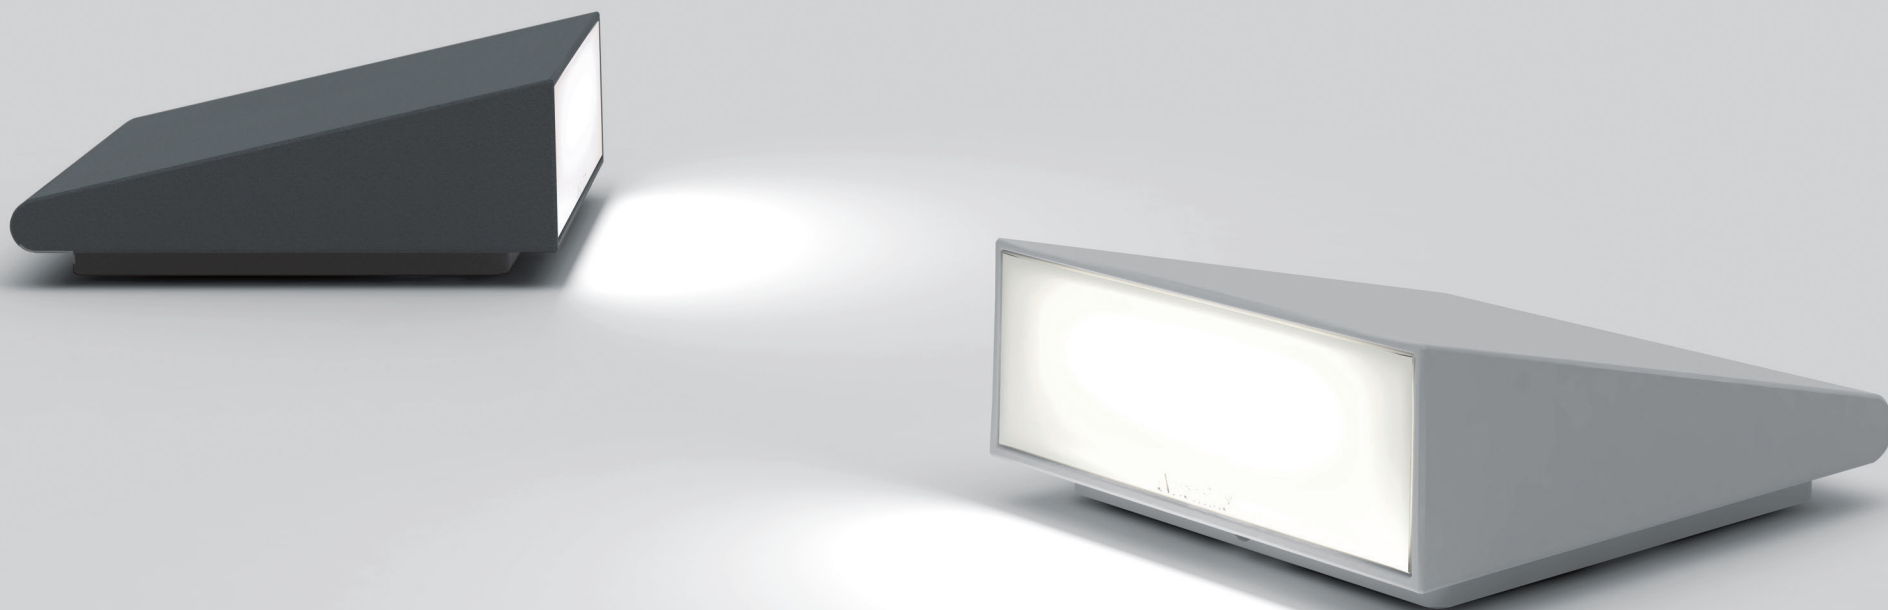

# CUNEO

BY  
KLAUS BEGASSE

**KLAUS BEGASSE**

German-born designer Klaus Begasse runs a multi-disciplinary practice in Stuttgart. His organic-inspired Reeds are a modular, flexible outdoor product for Artemide.

## DISCREET

---

A discreet light fixture, Cuneo's flat top and elliptical light emission engulfs floors, spacious areas, and gardens with wonderful side lighting.

## TECHNOLOGY

Featuring elliptical light emission from high-performance LEDs, Cuneo understands energy and efficiency. While gracing exteriors with its ambient light, the fixture's LED technology ensures environmental friendly lighting and durability.

## VERSATILITY

---

Cuneo's availability in floor and wall (where the fixture can be mounted upward or downward), and grey white or anthracite grey finishes make any commercial or residential exterior come together with consistency and grace.