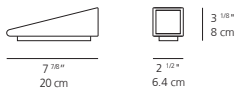

DIMENSIONS

FINISH
■ white RAL9002
■ anthracite grey

CERTIFICATIONS
c.UL.us listed