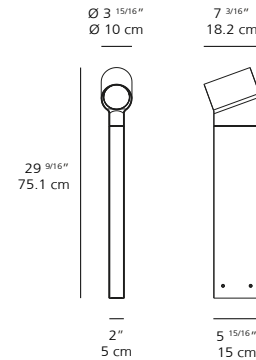

### DIMENSIONS

**CERTIFICATIONS**  
c.UL.us listed

## 75 FLOOR

**LIGHT SOURCE**  
LED

**POWER CONSUMPTION**  
20W

**LIGHT DISTRIBUTION**  
Direct

**LIFE EXPECTANCY**  
50000Hrs

**LED COLOR**  
3000K

**DIMMING FEATURES**  
Dimmable 2-Wire (120V)

**CRI**  
>90