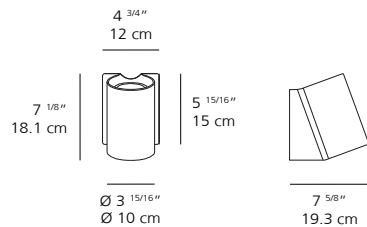

## WALL

**LIGHT SOURCE**  
LED

**POWER CONSUMPTION**  
20W

**LIGHT DISTRIBUTION**  
Direct

**LIFE EXPECTANCY**  
50000Hrs

**LED COLOR**  
3000K

**DIMMING FEATURES**  
Dimmable 2-Wire (120V)

**CRI**  
>90

### DIMENSIONS

**CERTIFICATIONS**  
c.UL.us listed