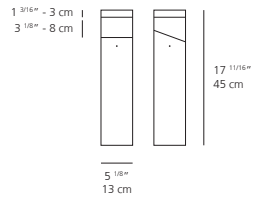

TETRAGONO floor

TETRAGONO 45 floor

EMISSION
diffused

LIGHT SOURCE
LED
14.6W 3000K >80 CRI

DIMMING FEATURE
standard non dimmable

DIMENSIONS

FINISH
■ anthracite grey

CERTIFICATIONS
c.UL.us listed