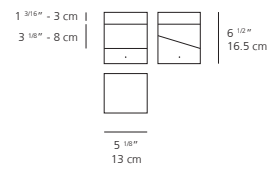

TETRAGONO wall

EMISSION

diffused

LIGHT SOURCE

LED

14.8W 3000K >80 CRI

DIMMING FEATURE

standard non dimmable

DIMENSIONS

FINISH

■ anthracite grey

CERTIFICATIONS

c.UL.us listed