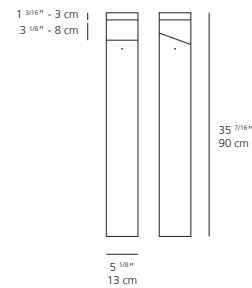

DIMENSIONS

FINISH
■ anthracite grey

CERTIFICATIONS
c.UL.us listed

TETRAGONO wall

EMISSION

diffused

LIGHT SOURCE

LED