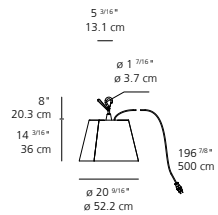

TOLOMEO MEGA OUTDOOR hook

EMISSION
direct and diffused

LIGHT SOURCE
LED
20W 3000K >80CRI

DIMMING FEATURE
on/off switch

DIMENSIONS

FINISH
■ cream white
■ anthracite grey

CERTIFICATIONS
c.U.L.us listed, IP65

TOLOMEO MEGA OUTDOOR LANTERN hook