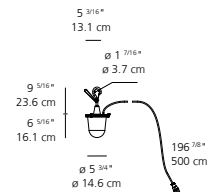

DIMENSIONS

FINISH
■ aluminum

CERTIFICATIONS
c.U.L.us listed, IP65