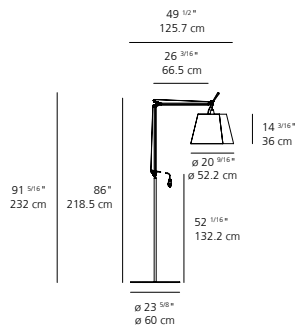

TOLOMEO MEGA floor

TOLOMEO MEGA OUTDOOR floor

EMISSION
direct and diffused

LIGHT SOURCE
LED
20W 3000K >80CRI

DIMMING FEATURE
on/off switch

DIMENSIONS

FINISH
■ cream white
■ anthracite grey

CERTIFICATIONS
c.UL.us listed, IP65