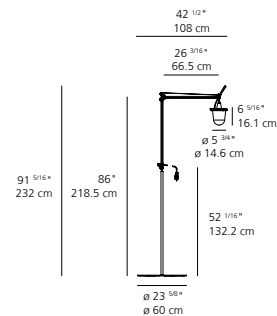

TOLOMEO MEGA OUTDOOR LANTERN floor

EMISSION
direct and diffused

LIGHT SOURCE
LED
20W 3000K >80CRI

DIMMING FEATURE
on/off switch

DIMENSIONS

FINISH
■ aluminum

CERTIFICATIONS
c.UL.us listed, IP65

TOLOMEO MEGA hook