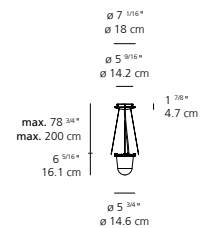

DIMENSIONS

FINISH

aluminum

CERTIFICATIONS
c.UL.us listed, IP65