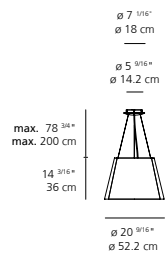

DIMENSIONS

FINISH

cream white
 anthracite grey

CERTIFICATIONS
c.UL.us listed, IP65