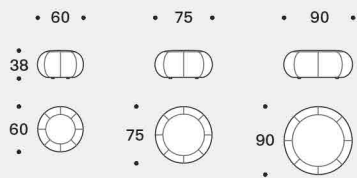

## Feet

In 14 mm wire drawn with chrome or painted finish. Seating pouf's feet are in black PVC h 15 mm.

Poltrona / Armchair

Poltroncina / Small armchair

Divano / Sofa

Pouf con telaio / Pouf wiht frame

Pouf