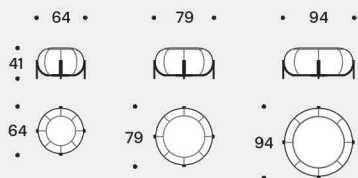

## Feet

In 14 mm wire drawn with chrome or painted finish. Seating pouf's feet are in black PVC h 15 mm.

Poltrona / Armchair

Poltroncina / Small armchair

Divano / Sofa

Pouf con telaio / Pouf wiht frame

Pouf