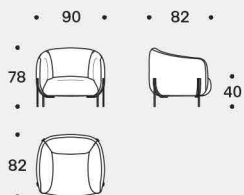

The 75 cm Geo poufs are designed to accommodate the structure of the backrest and can be easily attached to the base of the pouf even at a later time.

Fully removable covers.

## Structure

The small armchair backrest is in wood covered with variable density polyurethane foam (25IP, 75IP and 25IM) and clothed with resin 200gr/sqm coupled to velveteen.

Seating pouf is in wood covered in variable density polyurethane foam (35IP e 25IM) and clothed with resin 200gr/sqm coupled to velveteen.

## Feet

In 14 mm wire drawn with chrome or painted finish. Seating pouf's feet are in black PVC h 15 mm.

Poltrona / Armchair

Poltroncina / Small armchair

Divano / Sofa

Pouf con telaio / Pouf wiht frame

Pouf