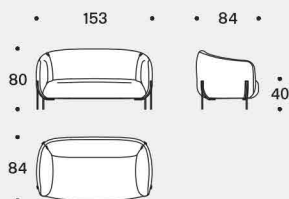

## Piedini

In trafilato dal diametro di 14 mm con finitura cromata o verniciata. Il pouf di seduta ha piedi in PVC nero h 15 mm.

[En] — The Geo collection is enriched with a fun element: a completely rounded armchair created utilizing the namesake pouf as its seat. The metal rod structure supports the curved padded wooden back. The proportions are generous without being over-bearing.

The 75 cm Geo poufs are designed to accommodate the structure of the backrest and can be easily attached to the base of the pouf even at a later time.

Fully removable covers.

## Structure

The small armchair backrest is in wood covered with variable density polyurethane foam (25IP, 75IP and 25IM) and clothed with resin 200gr/sqm coupled to velveteen.

Seating pouf is in wood covered in variable density polyurethane foam (35IP e 25IM) and clothed with resin 200gr/sqm coupled to velveteen.

## Feet

In 14 mm wire drawn with chrome or painted finish. Seating pouf's feet are in black PVC h 15 mm.

Poltrona / Armchair

Poltroncina / Small armchair

Divano / Sofa

Pouf con telaio / Pouf wiht frame

Pouf