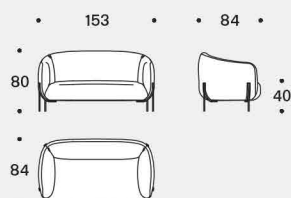

## Feet

In black PVC h 15mm for ground version.

In 12mm wire drawn with chrome or painted finished for raised version.

Poltrona / Armchair

Poltroncina / Small armchair

Divano / Sofa

Pouf con telaio / Pouf wiht frame