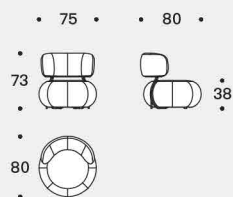

## Feet

In black PVC h 15mm for ground version.

In 12mm wire drawn with chrome or painted finished for raised version.

Poltrona / Armchair

Poltroncina / Small armchair

Divano / Sofa

Pouf con telaio / Pouf wiht frame