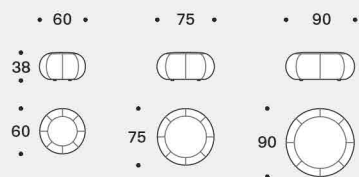

Pouf

Finitura struttura / Frame finish

1 2 3

1. 1 Rame lucido / Glossy copper / Cuivre brillant / Cobre brillante
2. 2 Ottone satinato / Satin brass / Laiton satiné / Latón satinado
3. 3 Grigio / Grey / Gris / Gris