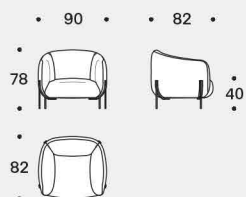

## Piedini

In PVC nero h 15mm per la versione a terra.

In trafilato dal diametro di 12mm con finitura cromata o verniciata per la versione rialzata.

[En] — Geo pouf is an accessory that can be placed in any home and contract environment. It is a versatile element that can connect with diverse styles with a simple change of upholstery and choice of exclusive fabrics. Geo is a pouf that adds a touch of color and personality to any environment, while creating easy extra seating. The metal structure on which it rests enhances the design and even facilitates better cleaning. Fully removable covers.

## Structure

In wood covered in variable density polyurethane foam (35IP e 25IM) and clothed with resin 200gr/sqm coupled to velveteen.

## Feet

In black PVC h 15mm for ground version.

In 12mm wire drawn with chrome or painted finished for raised version.

Poltrona / Armchair

Poltroncina / Small armchair

Divano / Sofa

Pouf con telaio / Pouf wiht frame