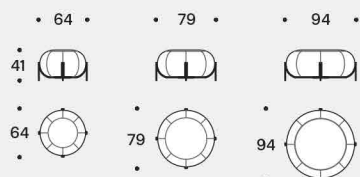

## Feet

In black PVC h 15mm for ground version.

In 12mm wire drawn with chrome or painted finished for raised version.

Poltrona / Armchair

Poltroncina / Small armchair

Divano / Sofa

Pouf con telaio / Pouf wiht frame