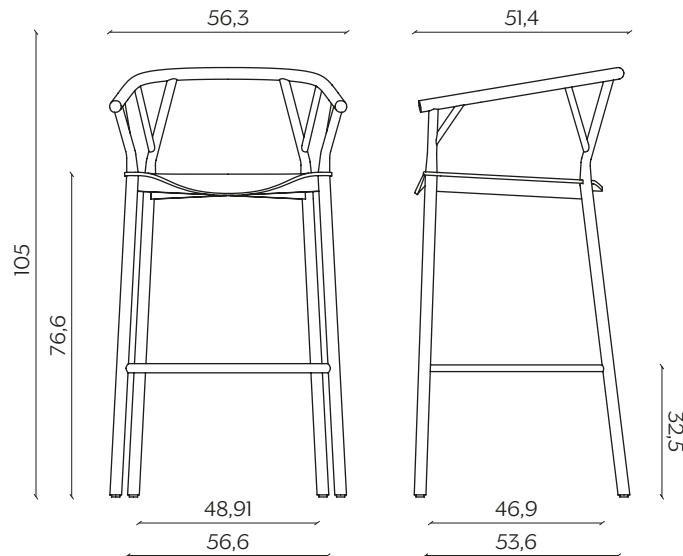

The chair is made in bended wood. It represents the essence of the sitting archetype, due to the used materials and to the form. Doesn't want to impress, just to perform in the better way the primary function: to accommodate. The chair develops the contrast between the essential structure and the wooden seat: the first devoted to the support and the second, to the comfort.

DIMENSIONI | DIMENSIONS

lunghezza | width: 56,3 cm

larghezza | depth: 51,4 cm

altezza | height: 95 cm

altezza del sedile | seat height: 66,6 cm

lunghezza | width: 56,3 cm

larghezza | depth: 51,4 cm

altezza | height: 105 cm

altezza del sedile | seat height: 76,6 cm

AMBIENTE | ENVIRONMENT

interno | indoor

DOWNLOAD | DOWNLOADS

la guida Cura e Manutenzione è disponibile su miniforms.com
Care and Maintenance guide is available at miniforms.com