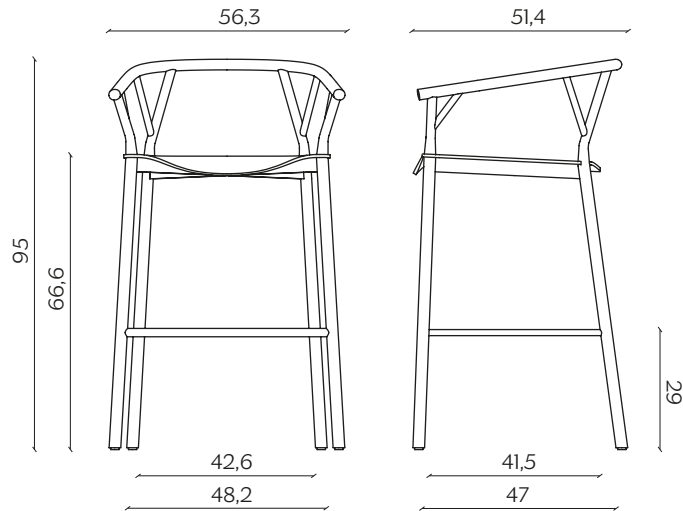

The chair is made in bended wood. It represents the essence of the sitting archetype, due to the used materials and to the form. Doesn't want to impress, just to perform in the better way the primary function: to accommodate. The chair develops the contrast between the essential structure and the wooden seat: the first devoted to the support and the second, to the comfort.

DIMENSIONI | DIMENSIONS

lunghezza | width: 56,3 cm

larghezza | depth: 51,4 cm

altezza | height: 95 cm

altezza del sedile | seat height: 66,6 cm

lunghezza | width: 56,3 cm

larghezza | depth: 51,4 cm

altezza | height: 105 cm

altezza del sedile | seat height: 76,6 cm

AMBIENTE | ENVIRONMENT

interno | indoor

DOWNLOAD | DOWNLOADS

la guida Cura e Manutenzione è disponibile su miniforms.com
Care and Maintenance guide is available at miniforms.com