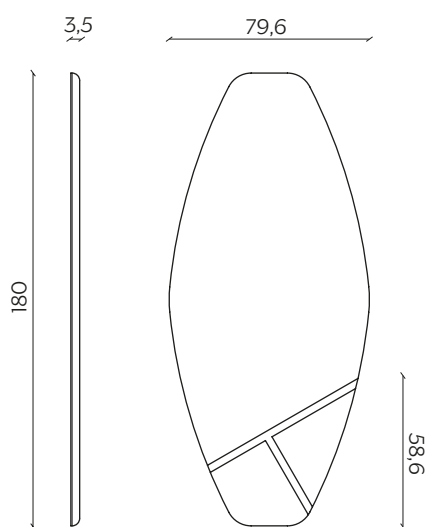

Palmiro is a pair of mirrors with a contrasting appearance. One is slim, tall and agile. The other is bold, short and chubby. However both are decorated with copper elements to make every glance a special one.

DIMENSIONI | DIMENSIONS

lunghezza | width: 90,5 cm

larghezza | depth: 3,5 cm

altezza | height: 109,8 cm

lunghezza | width: 79,6 cm

larghezza | depth: 3,5 cm

altezza | height: 180 cm

AMBIENTE | ENVIRONMENT