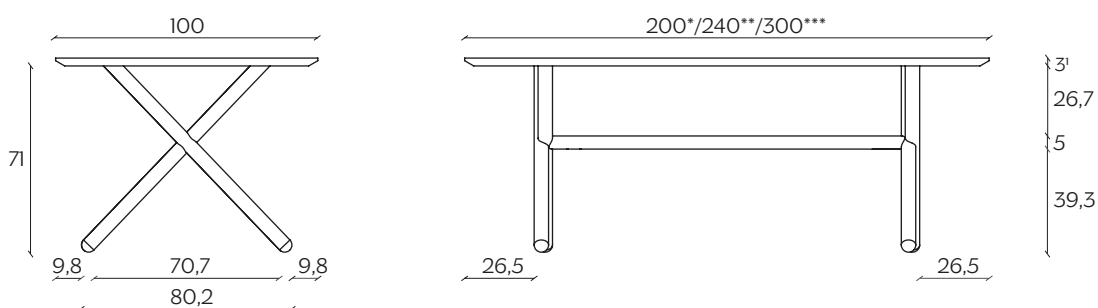

Émile keeps its legs crossed with elegance, as if its charm depended on that detail. Then it is slowly discovered, showing how good taste is highlighted by simplicity. It is a characteristic table with an evocative touch, an interesting alternative for the office as well as for the living room, giving substance to minimalism.

DIMENSIONI | DIMENSIONS

*lunghezza | width: 200 cm
larghezza | depth: 100 cm
altezza | height: 74/74,6 cm

**lunghezza | width: 240 cm
larghezza | depth: 100 cm
altezza | height: 74/74,6 cm

***lunghezza | width: 300 cm
larghezza | depth: 100 cm
altezza | height: 74/74,6 cm