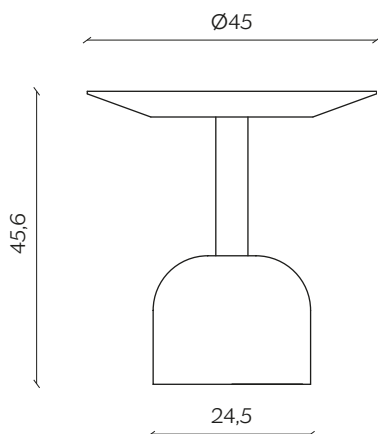

In its table version, Illo looks even cuter. With its reduced volumes, it is reminiscent of gym weights, but don't worry, you don't have to lift it! It comes as a pair of tables, and their light-hearted, authentic look are a textbook example of lightness.

DIMENSIONI | DIMENSIONS

lunghezza | width: 65 cm
larghezza | depth: 65 cm
altezza | height: 35,6 cm

lunghezza | width: 45 cm
larghezza | depth: 45 cm
altezza | height: 45,6 cm

AMBIENTE | ENVIRONMENT

interno | indoor