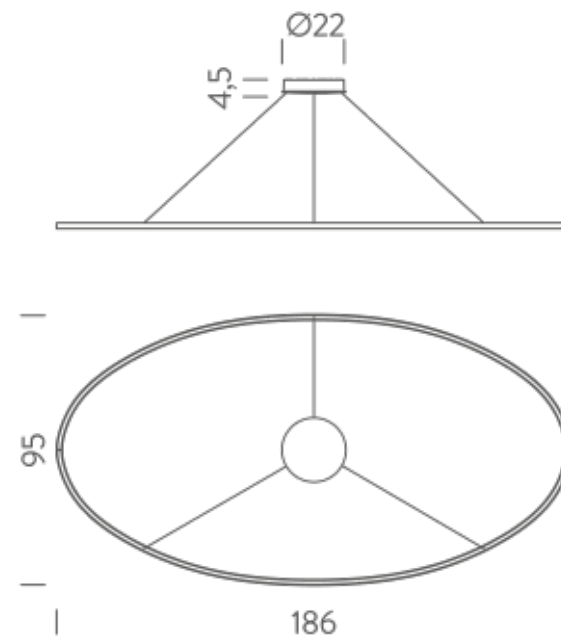

Codes

ELP LWW 59
ELP LNW 59
ELP LOW 59

Structure/Diffuser

white/white
black/white
gold painted/white

PACKAGE

Package 01 Dimension: 14x101x201 cm / Gross weight: 7,5 kg

Certificazioni

UPLIGHT 2700K

LAMPING

Source	linear LED
Total power	85W
Emission	diffused orientable
Switching	dimmable 1-10V
Tension	110/240V
Color temperature	2700K
Luminous flux	4425lm
Typ CRI	85
Energy class	A+
Materials	Aluminium
Notes	adjustable cable length from 2,5 to 0,4 m, DALI version on request

Codes

ELP LW2 58
ELP LN2 58
ELP LO2 58

Structure/Diffuser

white/white
black/white
gold painted/white

PACKAGE

Package 01 Dimension: 14x101x201 cm / Gross weight: 7,5 kg

Certificazioni

UPLIGHT 3000K

Codes

ELP LWW 58
ELP LNW 58
ELP LOW 58

Structure/Diffuser

white/white
black/white
gold painted/white

PACKAGE

Package 01 Dimension: 14x101x201 cm / Gross weight: 7,5 kg

Certificazioni