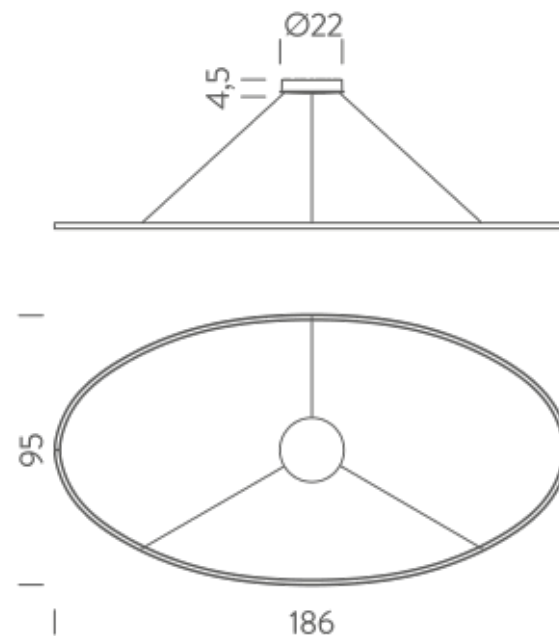

DOWNLIGHT 2700K

LAMPING

Source	linear LED
Total power	85W
Emission	diffused orientable
Switching	dimmable 1-10V
Tension	110/240V
Color temperature	2700K
Luminous flux	4425lm
Typ CRI	85
Energy class	A+
Materials	Aluminium
Notes	adjustable cable length from 2,5 to 0,4 m, DALI version on request

Codes

ELP LW2 59
ELP LN2 59
ELP LO2 59

Structure/Diffuser

white/white
black/white
gold painted/white

PACKAGE

Package 01

Dimension: 14x101x201 cm / Gross weight: 7,5 kg

Certificazioni

Codes

ELP LWW 59
ELP LNW 59
ELP LOW 59

Structure/Diffuser

white/white
black/white
gold painted/white

PACKAGE

Package 01 Dimension: 14x101x201 cm / Gross weight: 7,5 kg

Certificazioni

UPLIGHT 2700K

Codes

ELP LWW 58
ELP LNW 58
ELP LOW 58

Structure/Diffuser

white/white
black/white
gold painted/white

PACKAGE

Package 01 Dimension: 14x101x201 cm / Gross weight: 7,5 kg

Certificazioni