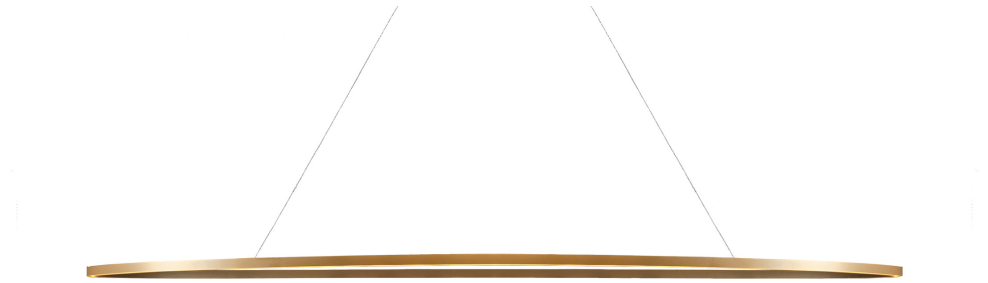

ELLISSE PENDANT MEGA

Federico Palazzari

Collection of LED pendants, floor/wall lamps available in different versions: major, minor, double, triple and mega provides a direct or indirect diffused light.

In extruded aluminum in different versions: matt lacquered in the finishes, white, black and gold painted.

Equipped with an opal diffuser.

The lamps are made using a proprietary extrusion coupling technology.

Ellisse Major is also available as floor or wall versions and is provided with a black marble base or a wall hook accessory.

DOWNLIGHT 2700K

LAMPING

Source	linear LED
Total power	85W
Emission	diffused orientable
Switching	dimmable 1-10V
Tension	110/240V
Color temperature	2700K
Luminous flux	4425lm
Typ CRI	85
Energy class	A+
Materials	Aluminium
Notes	adjustable cable length from 2,5 to 0,4 m, DALI version on request

Codes

ELP LW2 59
ELP LN2 59
ELP LO2 59

Structure/Diffuser

white/white
black/white
gold painted/white

PACKAGE

Package 01

Dimension: 14x101x201 cm / Gross weight: 7,5 kg

Certificazioni