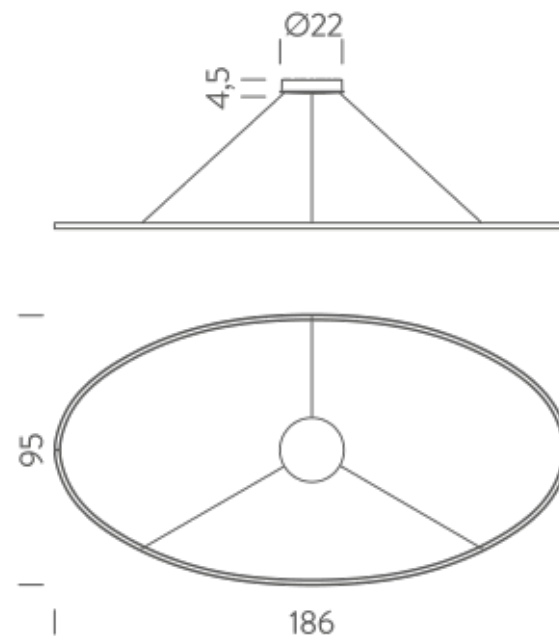

LAMPING

Source	linear LED
Total power	85W
Emission	diffused orientable
Switching	dimmable 1-10V
Tension	110/240V
Color temperature	2700K
Luminous flux	4425lm
Typ CRI	85
Energy class	A+
Materials	Aluminium
Notes	adjustable cable length from 2,5 to 0,4 m, DALI version on request

Codes

ELP LW2 58
ELP LN2 58
ELP LO2 58

Structure/Diffuser

white/white
black/white
gold painted/white

PACKAGE

Package 01 Dimension: 14x101x201 cm / Gross weight: 7,5 kg

Certificazioni

UPLIGHT 3000K

LAMPING

Source	linear LED
Total power	85W
Emission	diffused orientable
Switching	dimmable 1-10V
Tension	110/240V
Color temperature	3000K
Luminous flux	4425lm
Typ CRI	85
Energy class	A+
Materials	Aluminium
Notes	adjustable cable length from 2,5 to 0,4 m, DALI version on request

Codes

ELP LWW 58
ELP LNW 58
ELP LOW 58

Structure/Diffuser

white/white
black/white
gold painted/white

PACKAGE

Package 01 Dimension: 14x101x201 cm / Gross weight: 7,5 kg

Certificazioni