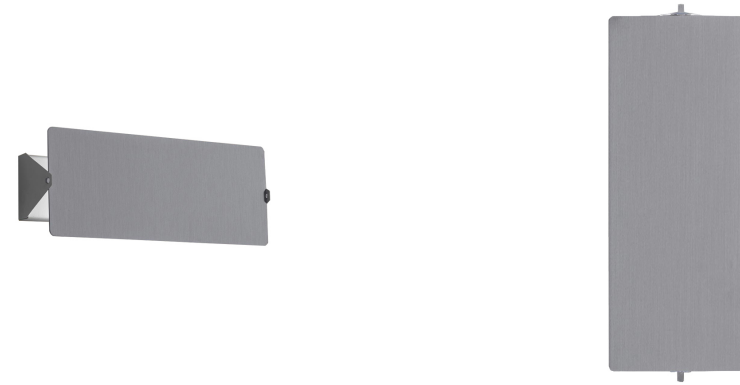

# APPLIQUE À VOILET PIVOTANT DOUBLE

*Charlotte Perriand*

Wall lamps with aluminium adjustable diffuser “voilet” and metal structure.

Structure painted in white, diffuser “voilet” in natural anodized aluminium, black anodized aluminium or mirror polished stainless steel.

For the small versions E14 and LED versions, the “voilet” could be painted in red, yellow or blue.

E14 version is equipped with integrated switch (on board), cable and plug for a simple and free installation.

Indirect light output towards the wall and orientable flood beam.

### LAMPING

Source	E14
Total power	2x40W
Emission	indirect orientable
Switching	dimmable according to bulb
Tension	230V
Dimensions	34x13x8
Materials	aluminium
Notes	orientable, bulb $\varnothing$ max 3cm
Net lamp weight	1,25 kg