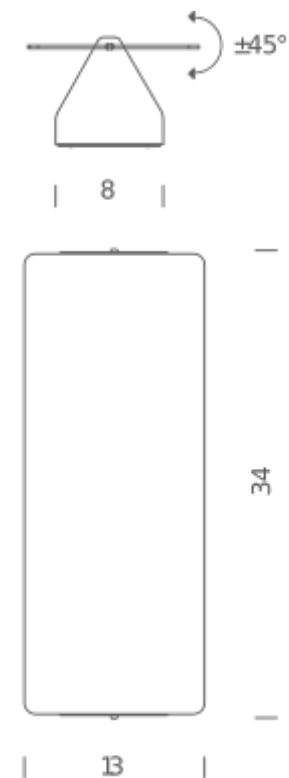

E14 LED/HALO/FLUO

LAMPING

Source	E14
Total power	2x40W
Emission	indirect orientable
Switching	dimmable according to bulb
Tension	230V
Dimensions	34x13x8
Materials	aluminium
Notes	orientable, bulb $\varnothing$ max 3cm
Net lamp weight	1,25 kg

Codes

AVP EWD 33
AVP EWN 33
AVP EWH 33

Structure/Diffuser

white/aluminium natural anodized
white/black
white/polished inox

PACKAGE

Package 01 Dimension: 16x37x16 cm / Gross weight: 1,75 kg

Certificazioni