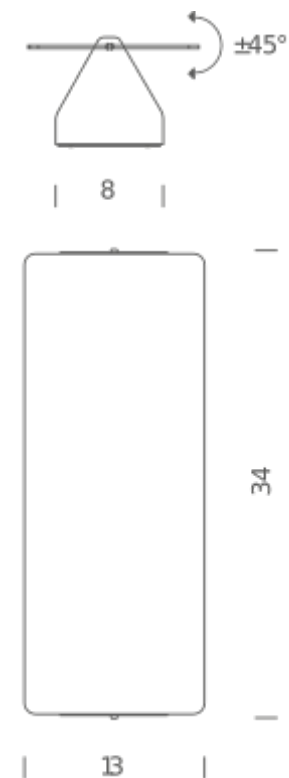

R7S HALO

LAMPING

Source	R7s (75mm)
Total power	2x80W
Emission	indirect orientable
Switching	dimnable
Tension	230V
Materials	aluminium
Notes	indirect orientable
Net lamp weight	1,25 kg

Codes

AVP HWD 33
AVP HWN 33
AVP HWH 33

Structure/Diffuser

white/aluminium natural anodized
white/black
white/polished inox

PACKAGE

Package 01 Dimension: 16x37x16 cm / Gross weight: 1,75 kg

Certificazioni

0,2m