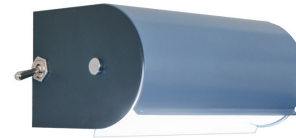

APPLIQUE CYLINDRIQUE PETITE

Charlotte Perriand

LED wall lamp with cylindrical lampshade available in two sizes (Longue e Petite) in light blue painted metal. Perriand's interest in pivoting screens reflects her observation on human gestures: a simple touch allows the light beam to be controlled and directed.

LED/HALO/FLUO

LAMPING

Source	E14
Total power	40W
Emission	indirect orientable
Switching	dimmable, according to bulb
Tension	230V
Materials	aluminum, methacrylate
Notes	switch on board, anthracite grey RAL7016, light blue RAL5024

Codes

CYL EBN 31

Structure/Diffuser

anthracite grey/light blue (outside)

PACKAGE

Package 01

Dimension: 21x27x20 cm / Net weight: 0.8 kg / Gross weight: 1.2 kg

Certificazioni