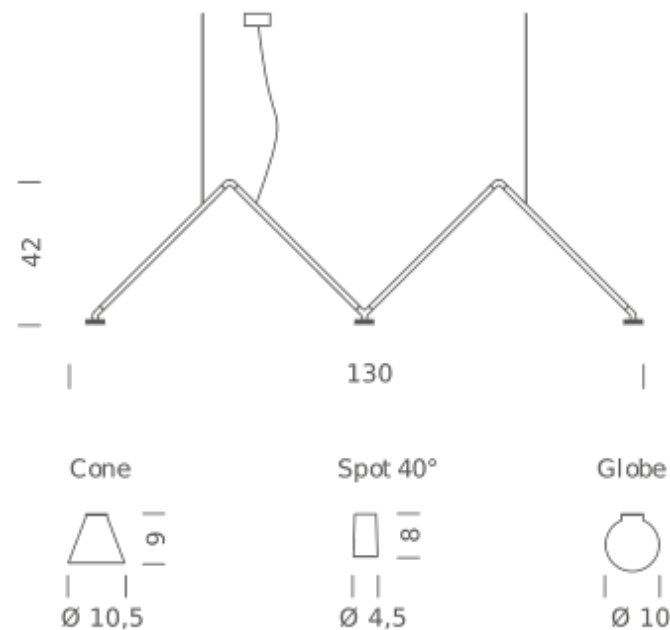

SPOT 40° | 2700K

LAMPING

Source	LED spot
Total power	3 x 5W
Emission	diffused downlight
Switching	dimmable 1-10V
Tension	110/240V
Color temperature	2700K
Luminous flux	3 x 400lm (source luminous flux)
Typ CRI	90
Energy class	A+
Materials	aluminum + PC + ABS
Notes	cable lenght 2m, led spot beam angle 40°

Codes

DAB LNN 51

Structure/Diffuser

black/black

PACKAGE

Package 01

Dimension: 15x80x150 cm

Certificazioni

SPOT 40° | 3000K

LAMPING

Source	LED spot
Total power	3 x 5W
Emission	diffused downlight
Switching	dimnable 1-10V
Tension	110/240V
Color temperature	3000K
Luminous flux	3 x 400lm (source luminous flux)
Typ CRI	90
Energy class	A+
Materials	aluminum + PC + ABS
Notes	cable lenght 2m, led spot beam angle 40°

Codes

DAB LNN 52

Structure/Diffuser

black/black

Certificazioni

GLOBE | 2700K

LAMPING

Source	G4 LED
Total power	3 x 5W
Emission	diffused downlight
Switching	dimnable 1-10V
Tension	110/240V
Color temperature	2700K
Luminous flux	3 x 400lm (source luminous flux)
Typ CRI	90
Energy class	A+
Materials	aluminum + PC + ABS
Notes	cable lenght 2m, led spot beam angle 40°