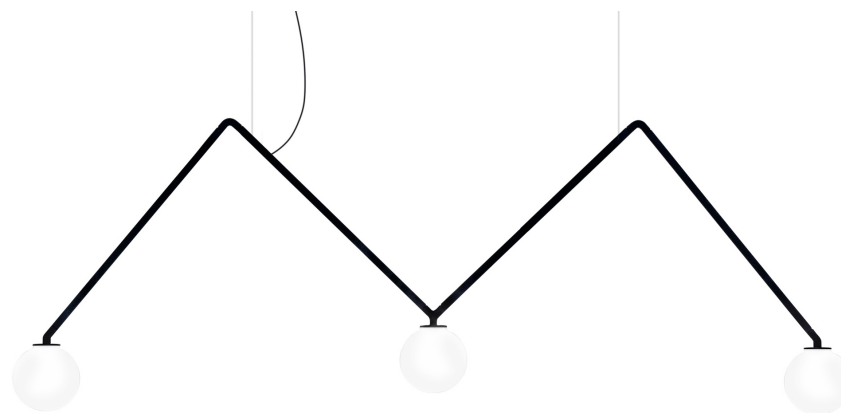

DABLIU

Suspension lamp in aluminum. Composed of a slender structure with three light points and diffusers that can be selected according to different versions. Spot version available for punctual lighting, version with spherical diffuser in opal blown glass and version with a metallic cone in burnished gold and black finish that allows more light diffusion. LED on board, dimmable.

SPOT 40° | 2700K

LAMPING

Source	LED spot
Total power	3 x 5W
Emission	diffused downlight
Switching	dimmable 1-10V
Tension	110/240V
Color temperature	2700K
Luminous flux	3 x 400lm (source luminous flux)
Typ CRI	90
Energy class	A+
Materials	aluminum + PC + ABS
Notes	cable lenght 2m, led spot beam angle 40°

SPOT 40° | 3000K

LAMPING

Source	LED spot
Total power	3 x 5W
Emission	diffused downlight
Switching	dimnable 1-10V
Tension	110/240V
Color temperature	3000K
Luminous flux	3 x 400lm (source luminous flux)
Typ CRI	90
Energy class	A+
Materials	aluminum + PC + ABS
Notes	cable lenght 2m, led spot beam angle 40°

Codes

DAB LNN 52

Structure/Diffuser

black/black

Certificazioni

GLOBE | 2700K

LAMPING

Source	G4 LED
Total power	3 x 5W
Emission	diffused downlight
Switching	dimnable 1-10V
Tension	110/240V
Color temperature	2700K
Luminous flux	3 x 400lm (source luminous flux)
Typ CRI	90
Energy class	A+
Materials	aluminum + PC + ABS
Notes	cable lenght 2m, led spot beam angle 40°