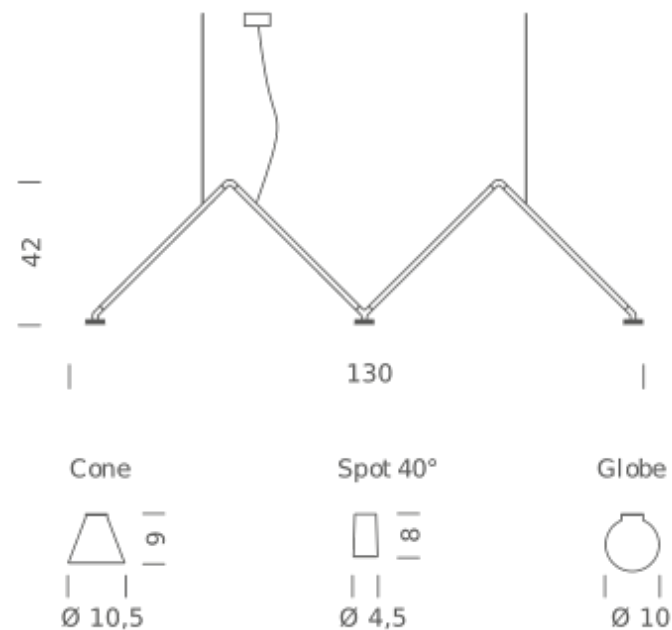

SPOT 40° | 2700K

LAMPING

Source	LED spot
Total power	3 x 5W
Emission	diffused downlight
Switching	dimmable 1-10V
Tension	110/240V
Color temperature	2700K
Luminous flux	3 x 400lm (source luminous flux)
Typ CRI	90
Energy class	A+
Materials	aluminum + PC + ABS
Notes	cable lenght 2m, led spot beam angle 40°

SPOT 40° | 3000K

LAMPING

Source	LED spot
Total power	3 x 5W
Emission	diffused downlight
Switching	dimnable 1-10V
Tension	110/240V
Color temperature	3000K
Luminous flux	3 x 400lm (source luminous flux)
Typ CRI	90
Energy class	A+
Materials	aluminum + PC + ABS
Notes	cable lenght 2m, led spot beam angle 40°

Codes

DAB LNN 52

Structure/Diffuser

black/black

Certificazioni

GLOBE | 2700K

LAMPING

Source	G4 LED
Total power	3 x 5W
Emission	diffused downlight
Switching	dimnable 1-10V
Tension	110/240V
Color temperature	2700K
Luminous flux	3 x 400lm (source luminous flux)
Typ CRI	90
Energy class	A+
Materials	aluminum + PC + ABS
Notes	cable lenght 2m, led spot beam angle 40°

Codes

DAB LNN 53

Structure/Diffuser

black/white

Certificazioni

GLOBE | 3000K

LAMPING

Source	G4 LED
Total power	3 x 5W
Emission	diffused downlight
Switching	dimmable 1-10V
Tension	110/240V
Color temperature	3000K
Luminous flux	3 x 400lm (source luminous flux)
Typ CRI	90
Energy class	A+
Materials	aluminum + PC + ABS
Notes	cable lenght 2m, led spot beam angle 40°