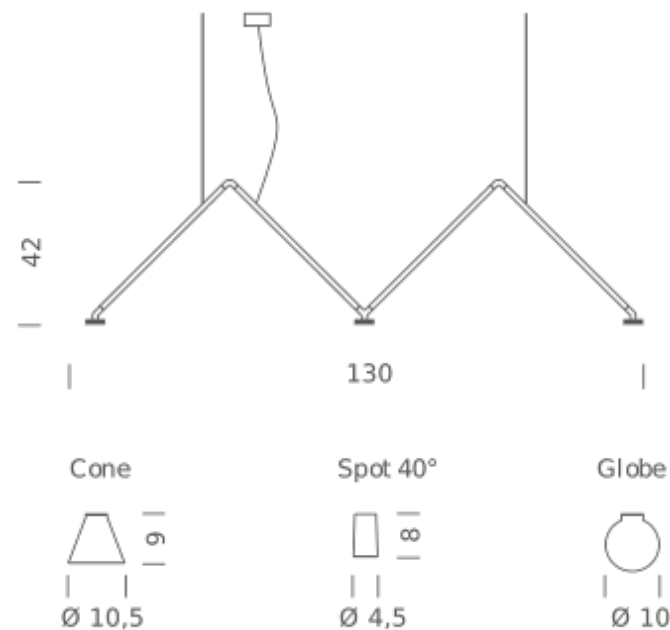

SPOT 40° | 2700K

LAMPING

Source	LED spot
Total power	3 x 5W
Emission	diffused downlight
Switching	dimmable 1-10V
Tension	110/240V
Color temperature	2700K
Luminous flux	3 x 400lm (source luminous flux)
Typ CRI	90
Energy class	A+
Materials	aluminum + PC + ABS
Notes	cable lenght 2m, led spot beam angle 40°

SPOT 40° | 3000K

LAMPING

Source	LED spot
Total power	3 x 5W
Emission	diffused downlight
Switching	dimnable 1-10V
Tension	110/240V
Color temperature	3000K
Luminous flux	3 x 400lm (source luminous flux)
Typ CRI	90
Energy class	A+
Materials	aluminum + PC + ABS
Notes	cable lenght 2m, led spot beam angle 40°

Codes

DAB LNN 52

Structure/Diffuser

black/black

Certificazioni

GLOBE | 2700K

LAMPING

Source	G4 LED
Total power	3 x 5W
Emission	diffused downlight
Switching	dimnable 1-10V
Tension	110/240V
Color temperature	2700K
Luminous flux	3 x 400lm (source luminous flux)
Typ CRI	90
Energy class	A+
Materials	aluminum + PC + ABS
Notes	cable lenght 2m, led spot beam angle 40°

Codes

DAB LNN 53

Structure/Diffuser

black/white

Certificazioni

GLOBE | 3000K

LAMPING

Source	G4 LED
Total power	3 x 5W
Emission	diffused downlight
Switching	dimmable 1-10V
Tension	110/240V
Color temperature	3000K
Luminous flux	3 x 400lm (source luminous flux)
Typ CRI	90
Energy class	A+
Materials	aluminum + PC + ABS
Notes	cable lenght 2m, led spot beam angle 40°