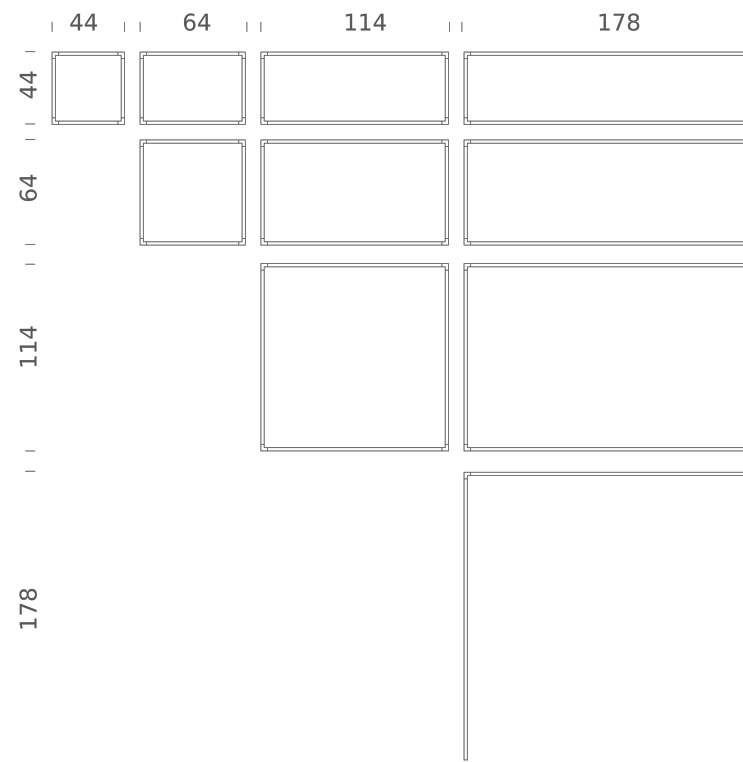

DESK MATRIX | 178X44CM - VERTICAL 3000K

LAMPING

Source	Linear LED
Total power	78W
Emission	diffused, orientable 360°
Switching	dimmable 1-10V
Tension	110/240V
Color temperature	3000K
Luminous flux	4200lm (source luminous flux)
Typ cri	85
Energy class	A+
Materials	aluminium + PC + ABS
Notes	driver included, adjustable cable length max 3m

Codes

LSV LW3 5A
LSV LN3 5A

Structure

white
black

Certificazioni