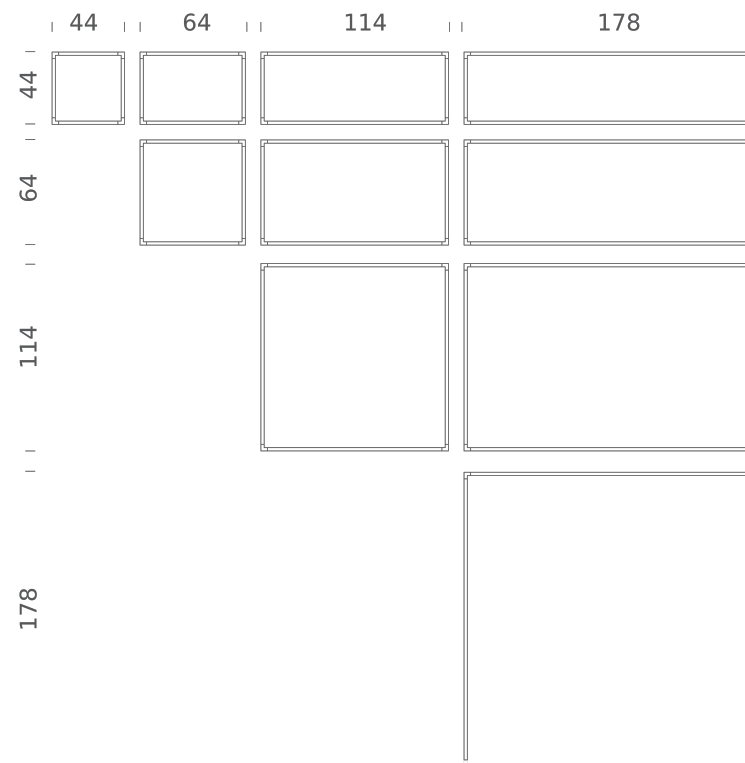

DESK MATRIX | 64X64CM - VERTICAL 3000K

LAMPING

Source	Linear LED
Total power	38W
Emission	diffused, orientable 360°
Switching	dimmable 1-10V
Tension	110/240V
Color temperature	3000K
Luminous flux	2400lm (source luminous flux)
Typ cri	85
Energy class	A+
Materials	aluminium + PC + ABS
Notes	driver included, adjustable cable length max 3m

Codes

LSV LW3 52
LSV LN3 52

Structure

white
black

Certificazioni