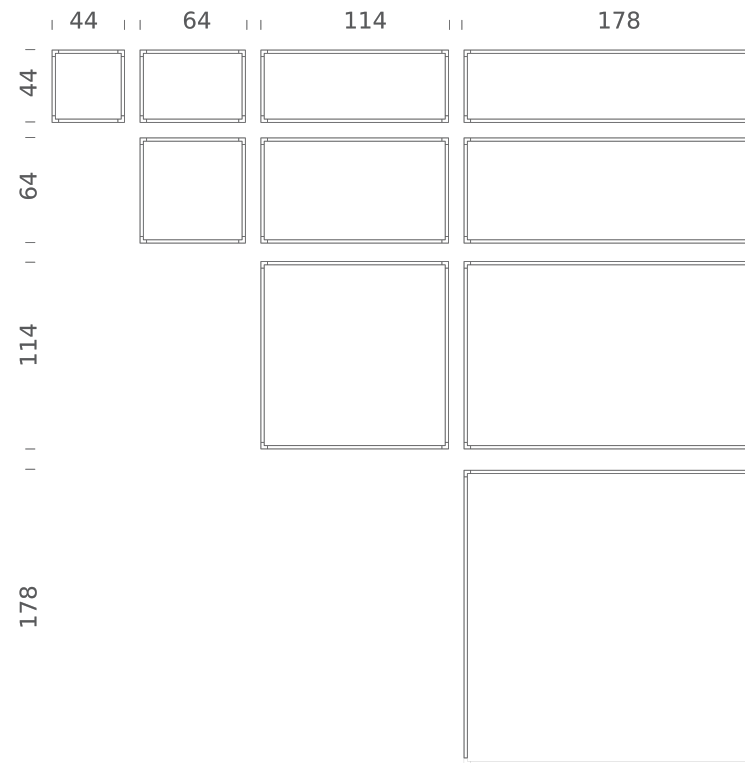

DESK MATRIX | 44X44CM - HORIZONTAL 2700K

LAMPING

Source	Linear LED
Total power	24W
Emission	diffused, orientable 360°
Switching	dimmable 1-10V
Tension	110/240V
Color temperature	2700K
Luminous flux	1340lm (source luminous flux)
Typ cri	85
Energy class	A+
Materials	aluminium + PC + ABS
Notes	driver included, adjustable cable length max 3m

Codes

LSH LW2 51
LSH LN2 51

Structure

white
black

Certificazioni