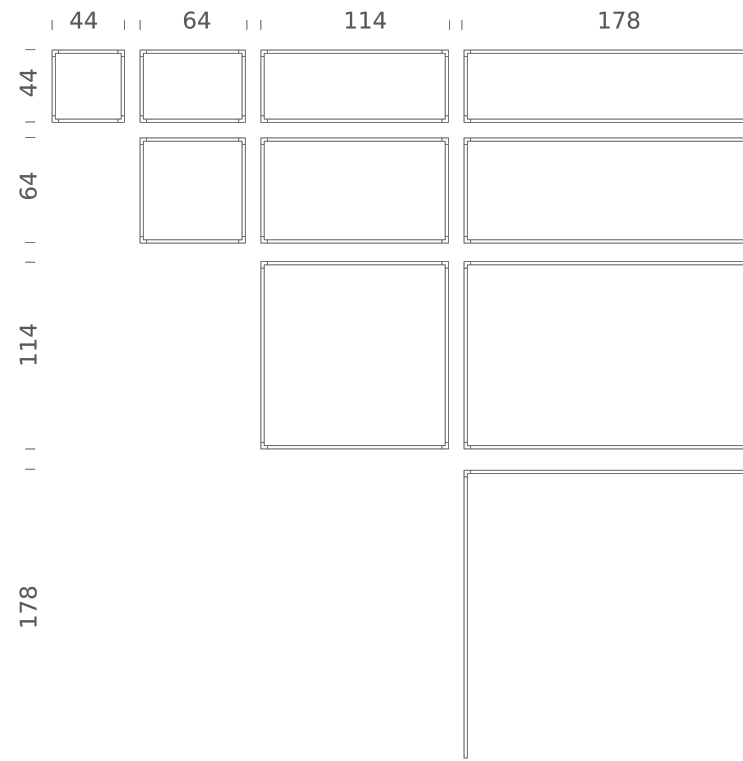

DESK MATRIX | 178X44CM - HORIZONTAL 3000K

LAMPING

Source	Linear LED
Total power	78W
Emission	diffused, orientable 360°
Switching	dimmable 1-10V
Tension	110/240V
Color temperature	3000K
Luminous flux	4200lm (source luminous flux)
Typ cri	85
Energy class	A+
Materials	aluminium + PC + ABS
Notes	driver included, adjustable cable length max 3m

Codes

LSH LW3 5A
LSH LN3 5A

Structure

white
black

Certificazioni