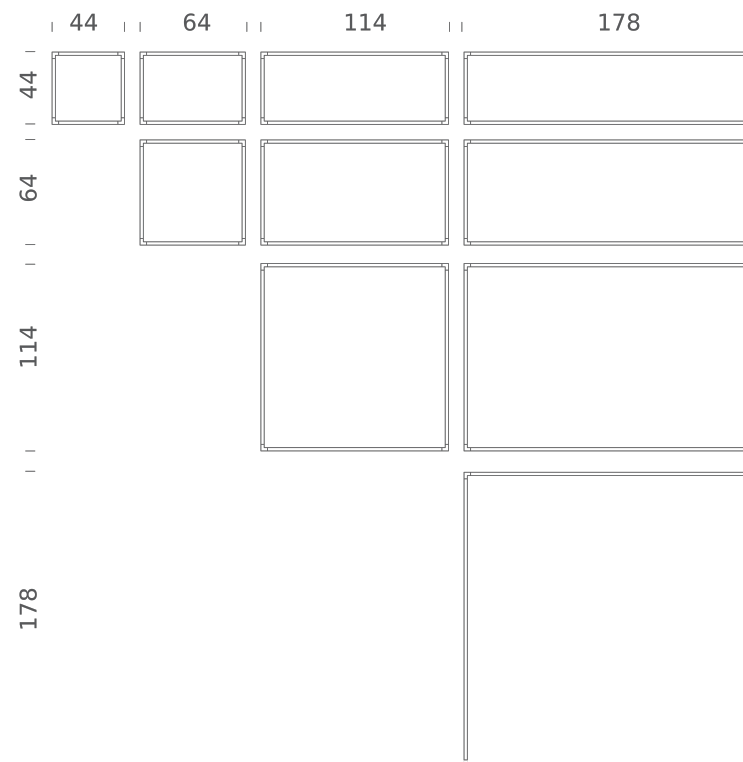

DESK MATRIX | 178X44CM - VERTICAL 2700K

LAMPING

Source	Linear LED
Total power	78W
Emission	diffused, orientable 360°
Switching	dimmable 1-10V
Tension	110/240V
Color temperature	2700K
Luminous flux	4200lm (source luminous flux)
Typ cri	85
Energy class	A+
Materials	aluminium + PC + ABS
Notes	driver included, adjustable cable length max 3m

Codes

LSV LW2 5A
LSV LN2 5A

Structure

white
black

Certificazioni