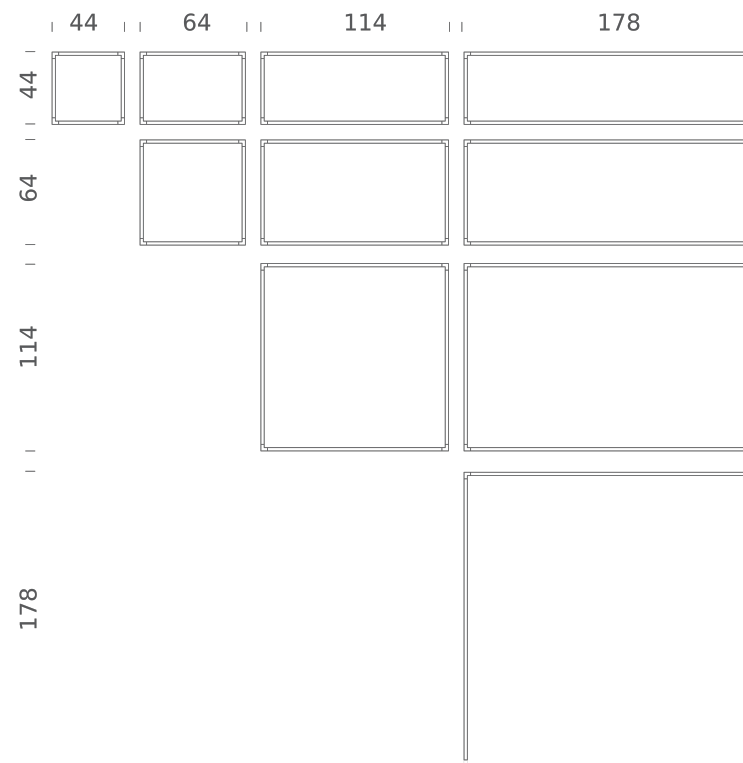

DESK MATRIX | 64X44CM - HORIZONTAL 3000K

LAMPING

Source	Linear LED
Total power	31W
Emission	diffused, orientable 360°
Switching	dimmable 1-10V
Tension	110/240V
Color temperature	3000K
Luminous flux	1870lm (source luminous flux)
Typ cri	85
Energy class	A+
Materials	aluminium + PC + ABS
Notes	driver included, adjustable cable length max 3m

Codes

LSH LW3 55
LSH LN3 55

Structure

white
black

Certificazioni