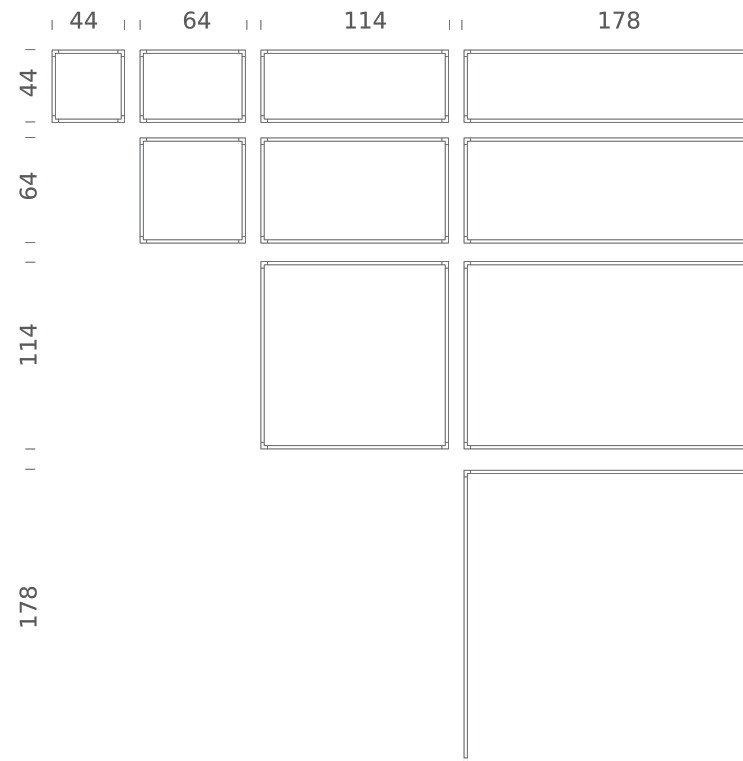

DESK MATRIX | 114X44CM - VERTICAL 2700K

LAMPING

Source	Linear LED
Total power	50W
Emission	diffused, orientable 360°
Switching	dimmable 1-10V
Tension	110/240V
Color temperature	2700K
Luminous flux	2920lm (source luminous flux)
Typ cri	85
Energy class	A+
Materials	aluminium + PC + ABS
Notes	driver included, adjustable cable length max 3m

Codes

LSV LW2 58
LSV LN2 58

Structure

white
black

Certificazioni