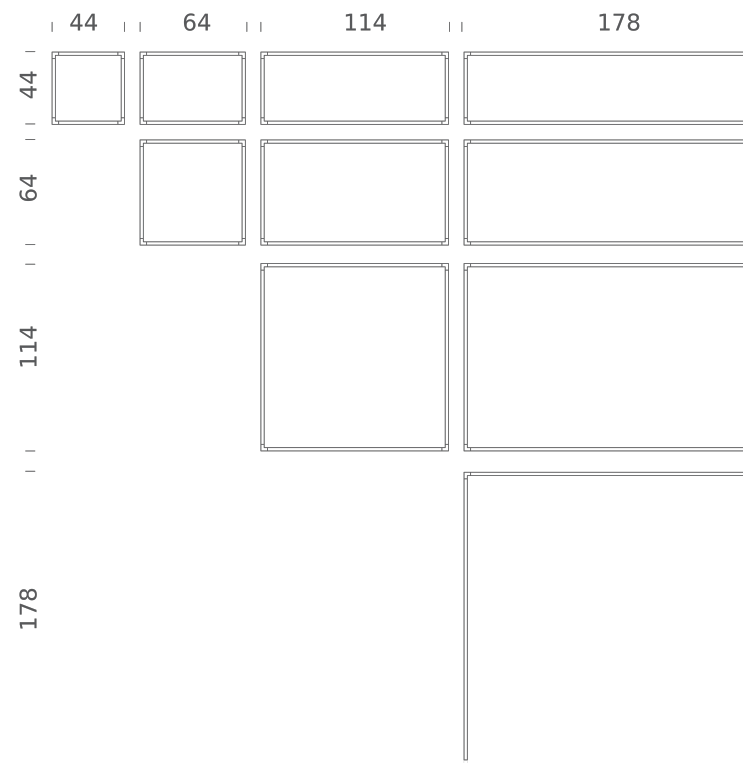

DESK MATRIX | 114X64CM - VERTICAL 2700K

LAMPING

Source	Linear LED
Total power	57W
Emission	diffused, orientable 360°
Switching	dimmable 1-10V
Tension	110/240V
Color temperature	2700K
Luminous flux	3450lm (source luminous flux)
Typ cri	85
Energy class	A+
Materials	aluminium + PC + ABS
Notes	driver included, adjustable cable length max 3m

Codes

LSV LW2 56
LSV LN2 56

Structure

white
black

Certificazioni