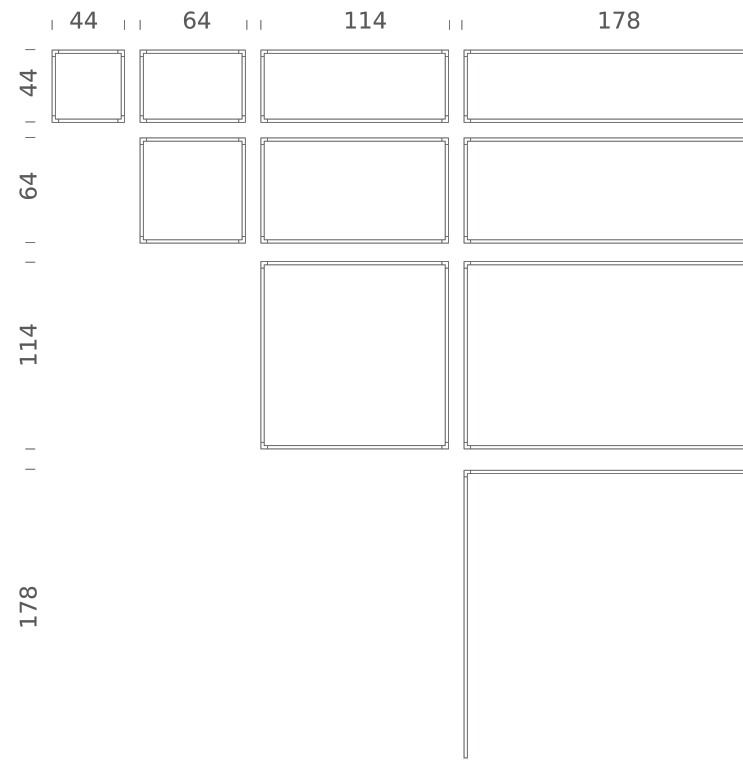

DESK MATRIX | 64X64CM - VERTICAL 2700K

LAMPING

Source	Linear LED
Total power	38W
Emission	diffused, orientable 360°
Switching	dimmable 1-10V
Tension	110/240V
Color temperature	2700K
Luminous flux	2400lm (source luminous flux)
Typ cri	85
Energy class	A+
Materials	aluminium + PC + ABS
Notes	driver included, adjustable cable length max 3m

Codes

LSV LW2 52
LSV LN2 52

Structure

white
black

Certificazioni