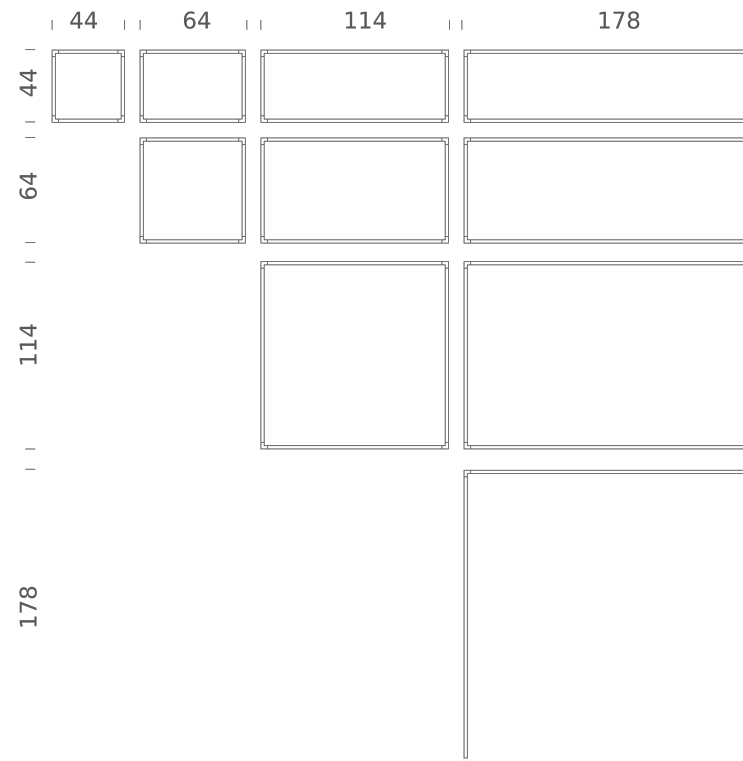

DESK MATRIX | 64X64CM - HORIZONTAL 3000K

LAMPING

Source	Linear LED
Total power	38W
Emission	diffused, orientable 360°
Switching	dimmable 1-10V
Tension	110/240V
Color temperature	3000K
Luminous flux	2400lm (source luminous flux)
Typ cri	85
Energy class	A+
Materials	aluminium + PC + ABS
Notes	driver included, adjustable cable length max 3m

Codes

LSH LW3 52
LSH LN3 52

Structure

white
black

Certificazioni