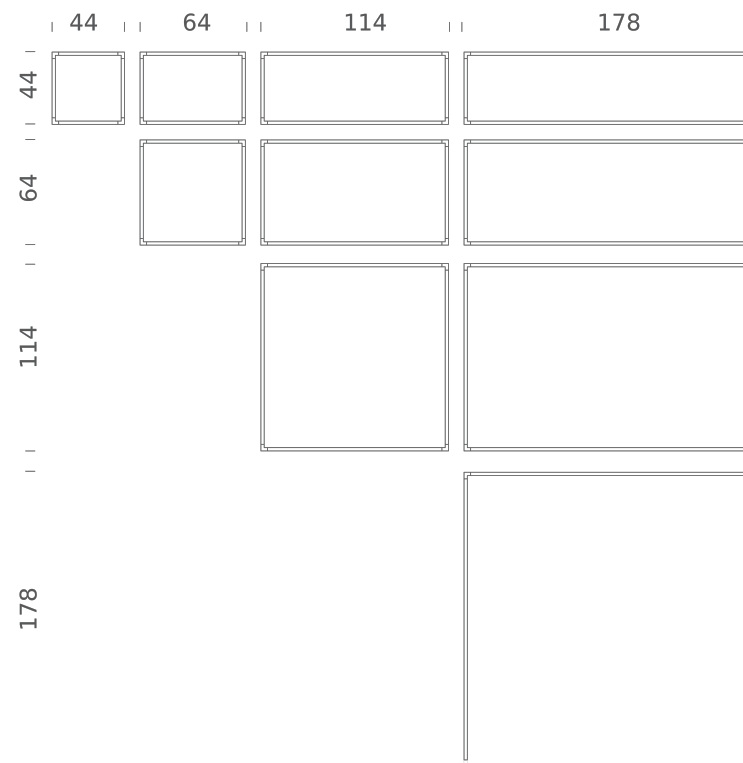

DESK MATRIX | 114X114CM - HORIZONTAL 2700K

LAMPING

Source	Linear LED
Total power	76W
Emission	diffused, orientable 360°
Switching	dimmable 1-10V
Tension	110/240V
Color temperature	2700K
Luminous flux	4500lm (source luminous flux)
Typ cri	85
Energy class	A+
Materials	aluminium + PC + ABS
Notes	driver included, adjustable cable length max 3m

Codes

LSH LW2 53
LSH LN2 53

Structure

white
black

Certificazioni