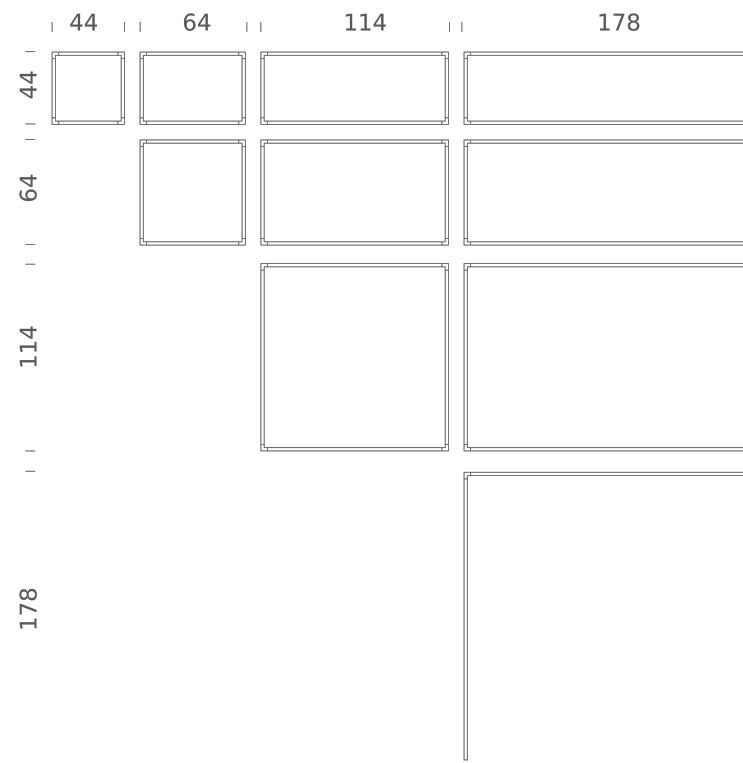

DESK MATRIX | 114X44CM - HORIZONTAL 2700K

LAMPING

Source	Linear LED
Total power	50W
Emission	diffused, orientable 360°
Switching	dimmable 1-10V
Tension	110/240V
Color temperature	2700K
Luminous flux	2920lm (source luminous flux)
Typ cri	85
Energy class	A+
Materials	aluminium + PC + ABS
Notes	driver included, adjustable cable length max 3m

Codes

LSH LW2 58
LSH LN2 58

Structure

white
black

Certificazioni