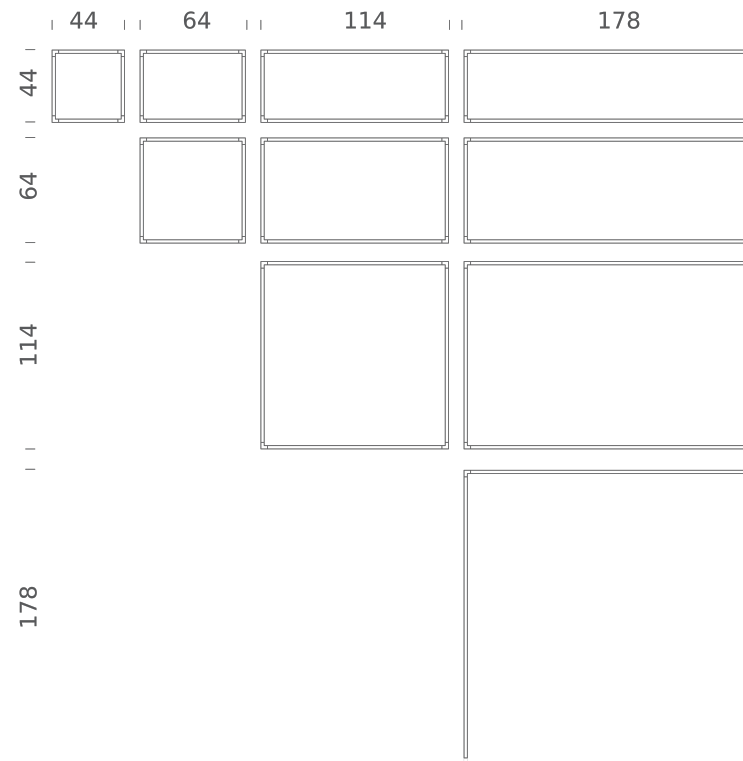

DESK MATRIX | 64X64CM - HORIZONTAL 2700K

LAMPING

Source	Linear LED
Total power	38W
Emission	diffused, orientable 360°
Switching	dimmable 1-10V
Tension	110/240V
Color temperature	2700K
Luminous flux	2400lm (source luminous flux)
Typ cri	85
Energy class	A+
Materials	aluminium + PC + ABS
Notes	driver included, adjustable cable length max 3m

Codes

LSH LW2 52
LSH LN2 52

Structure

white
black

Certificazioni