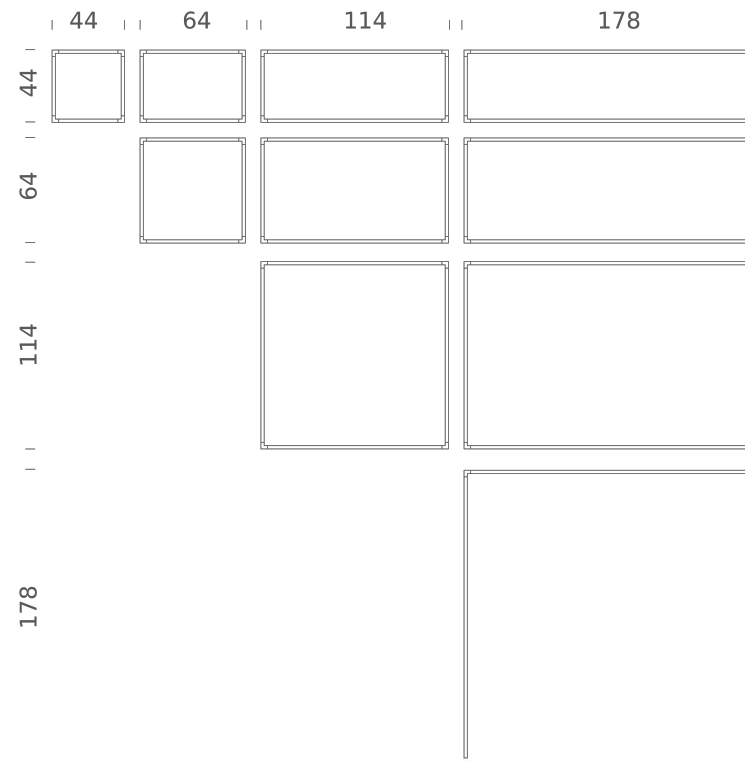

DESK MATRIX | 114X44CM - VERTICAL 3000K

LAMPING

Source	Linear LED
Total power	50W
Emission	diffused, orientable 360°
Switching	dimmable 1-10V
Tension	110/240V
Color temperature	3000K
Luminous flux	2920lm (source luminous flux)
Typ cri	85
Energy class	A+
Materials	aluminium + PC + ABS
Notes	driver included, adjustable cable length max 3m

Codes

LSV LW3 58
LSV LN3 58

Structure

white
black

Certificazioni