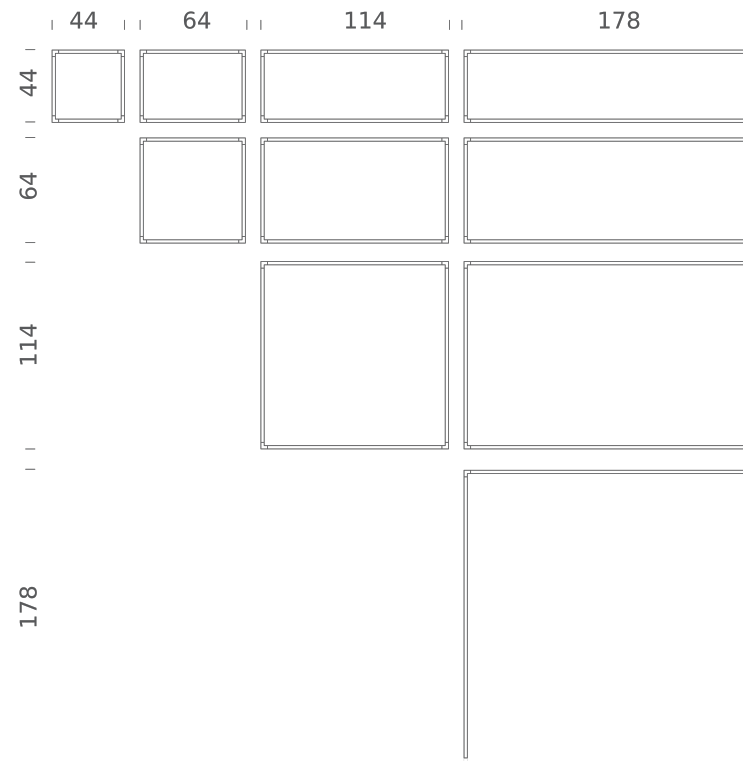

DESK MATRIX | 178X178CM - HORIZONTAL 2700K

LAMPING

Source	Linear LED
Total power	132W
Emission	diffused, orientable 360°
Switching	dimmable 1-10V
Tension	110/240V
Color temperature	2700K
Luminous flux	7060lm (source luminous flux)
Typ cri	85
Energy class	A+
Materials	aluminium + PC + ABS
Notes	driver included, adjustable cable length max 3m

Codes

LSH LW2 54
LSH LN2 54

Structure

white
black

Certificazioni