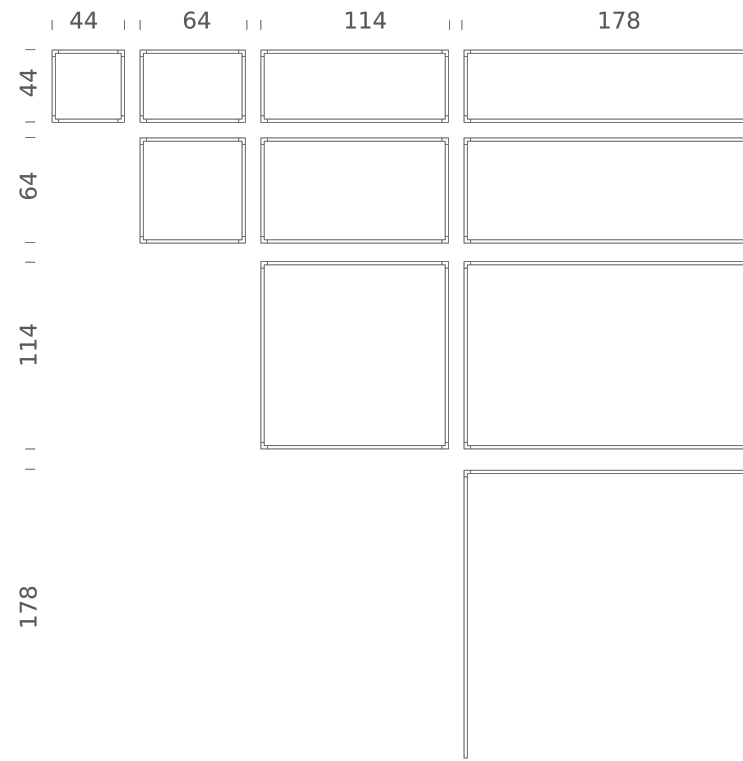

DESK MATRIX | 114X64CM - HORIZONTAL 3000K

LAMPING

Source	Linear LED
Total power	57W
Emission	diffused, orientable 360°
Switching	dimmable 1-10V
Tension	110/240V
Color temperature	3000K
Luminous flux	3450lm (source luminous flux)
Typ cri	85
Energy class	A+
Materials	aluminium + PC + ABS
Notes	driver included, adjustable cable length max 3m

Codes

LSH LW3 56
LSH LN3 56

Structure

white
black

Certificazioni