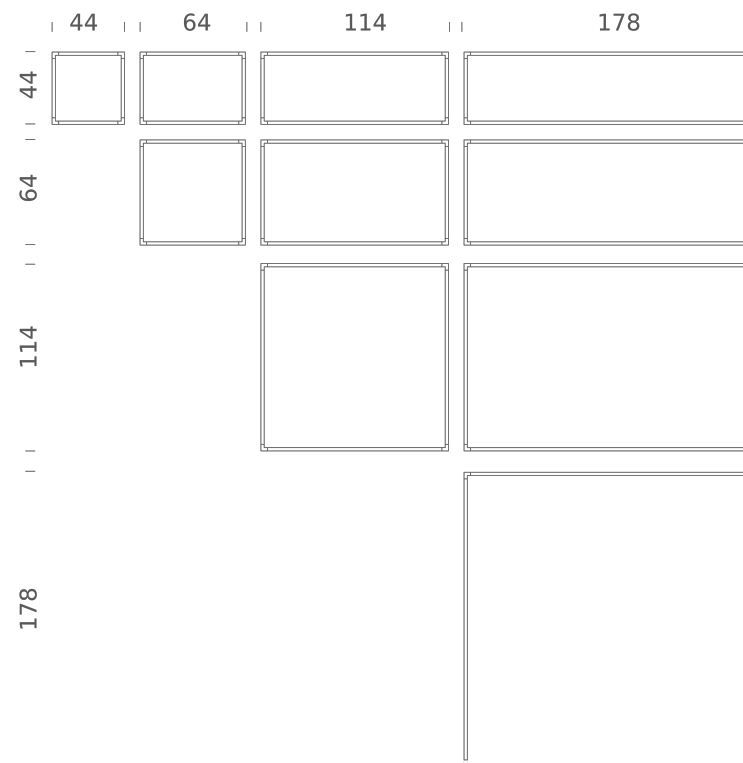

DESK MATRIX | 178X64CM - HORIZONTAL 3000K

LAMPING

Source	Linear LED
Total power	85W
Emission	diffused, orientable 360°
Switching	dimnable 1-10V
Tension	110/240V
Color temperature	3000K
Luminous flux	4730lm (source luminous flux)
Typ cri	85
Energy class	A+
Materials	aluminium + PC + ABS
Notes	driver included, adjustable cable length max 3m

Codes

LSH LW3 59
LSH LN3 59

Structure

white
black

Certificazioni