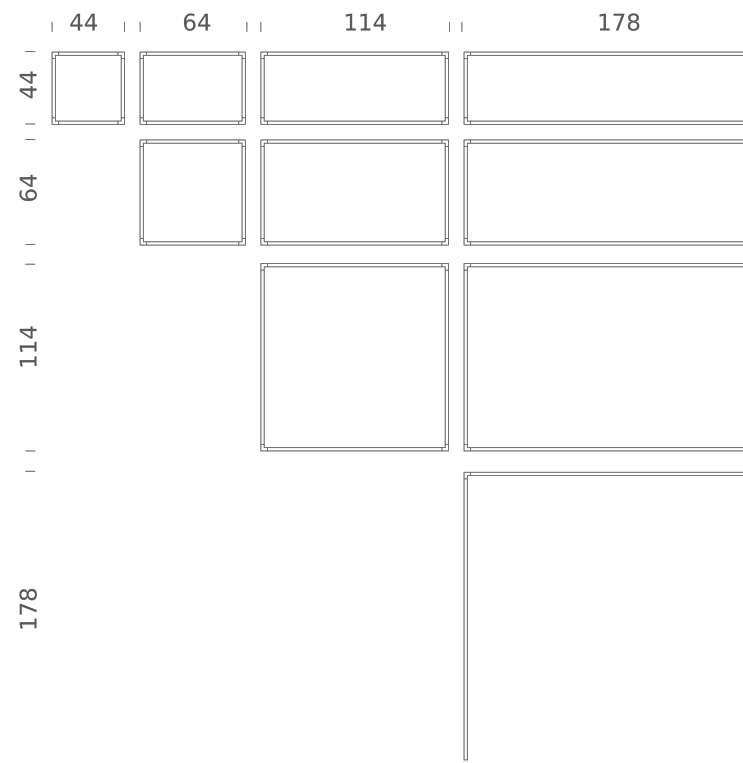

DESK MATRIX | 44X44CM - VERTICAL 3000K

LAMPING

Source	Linear LED
Total power	24W
Emission	diffused, orientable 360°
Switching	dimmable 1-10V
Tension	110/240V
Color temperature	3000K
Luminous flux	1340lm (source luminous flux)
Typ cri	85
Energy class	A+
Materials	aluminium + PC + ABS
Notes	driver included, adjustable cable length max 3m

Codes

LSV LW3 51
LSV LN3 51

Structure

white
black

Certificazioni