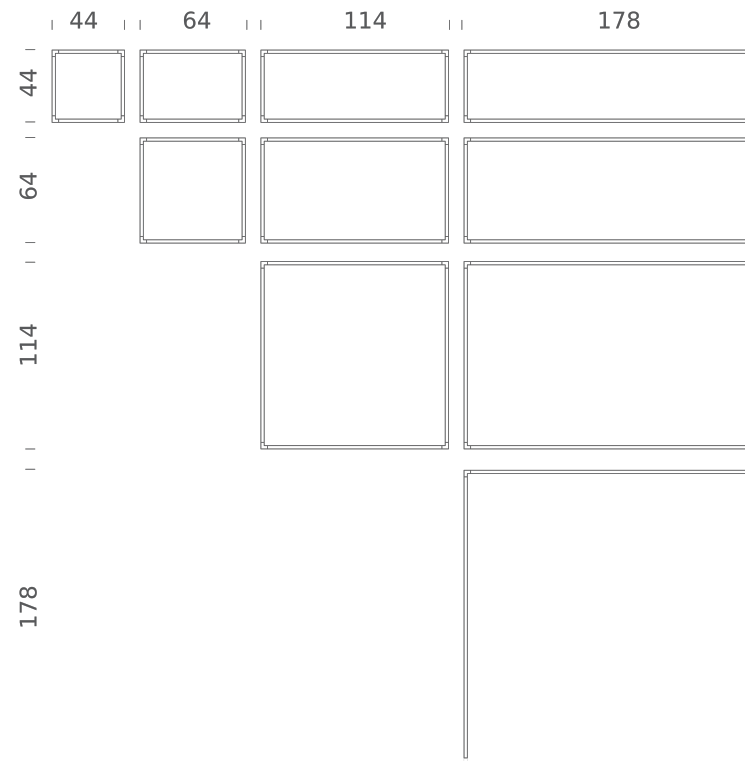

DESK MATRIX | 44X44CM - HORIZONTAL 3000K

LAMPING

Source	Linear LED
Total power	24W
Emission	diffused, orientable 360°
Switching	dimmable 1-10V
Tension	110/240V
Color temperature	3000K
Luminous flux	1340lm (source luminous flux)
Typ cri	85
Energy class	A+
Materials	aluminium + PC + ABS
Notes	driver included, adjustable cable length max 3m

Codes

LSH LW3 51
LSH LN3 51

Structure

white
black

Certificazioni