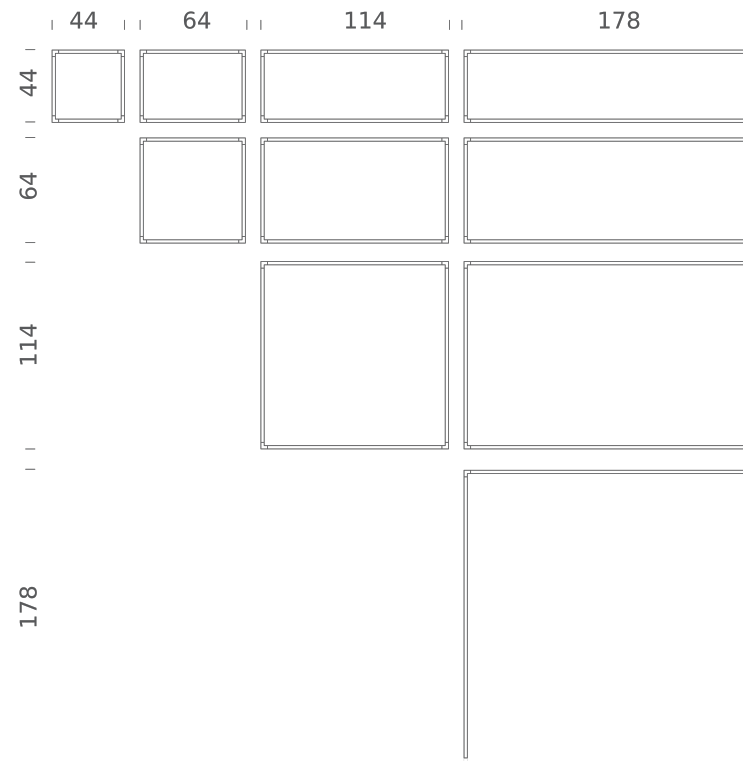

DESK MATRIX | 114X64CM - HORIZONTAL 2700K

LAMPING

Source	Linear LED
Total power	57W
Emission	diffused, orientable 360°
Switching	dimmable 1-10V
Tension	110/240V
Color temperature	2700K
Luminous flux	3450lm (source luminous flux)
Typ cri	85
Energy class	A+
Materials	aluminium + PC + ABS
Notes	driver included, adjustable cable length max 3m

Codes

LSH LW2 56
LSH LN2 56

Structure

white
black

Certificazioni