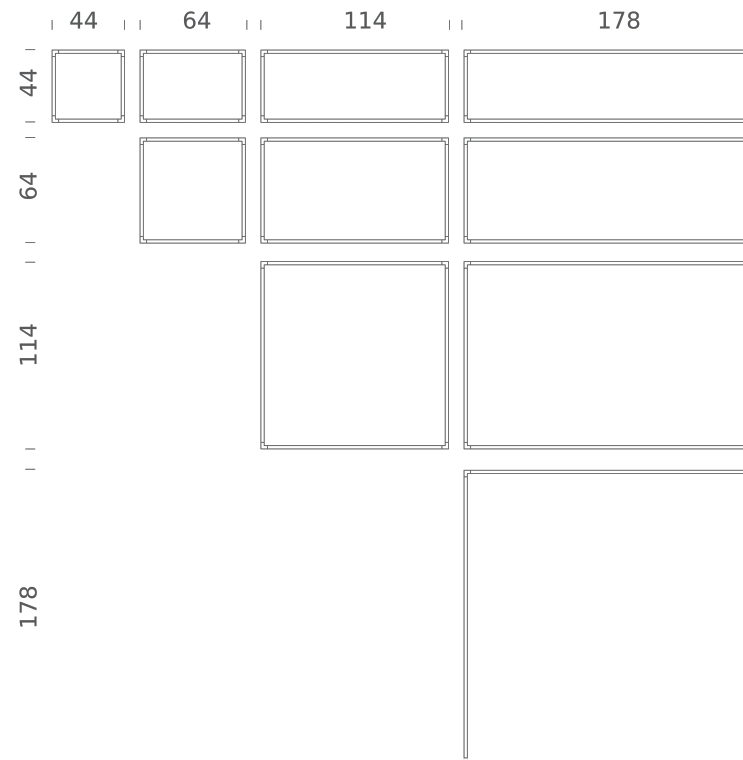

DESK MATRIX | 178X44CM - HORIZONTAL 2700K

LAMPING

Source	Linear LED
Total power	78W
Emission	diffused, orientable 360°
Switching	dimmable 1-10V
Tension	110/240V
Color temperature	2700K
Luminous flux	4200lm (source luminous flux)
Typ cri	85
Energy class	A+
Materials	aluminium + PC + ABS
Notes	driver included, adjustable cable length max 3m

Codes

LSH LW2 5A
LSH LN2 5A

Structure

white
black

Certificazioni