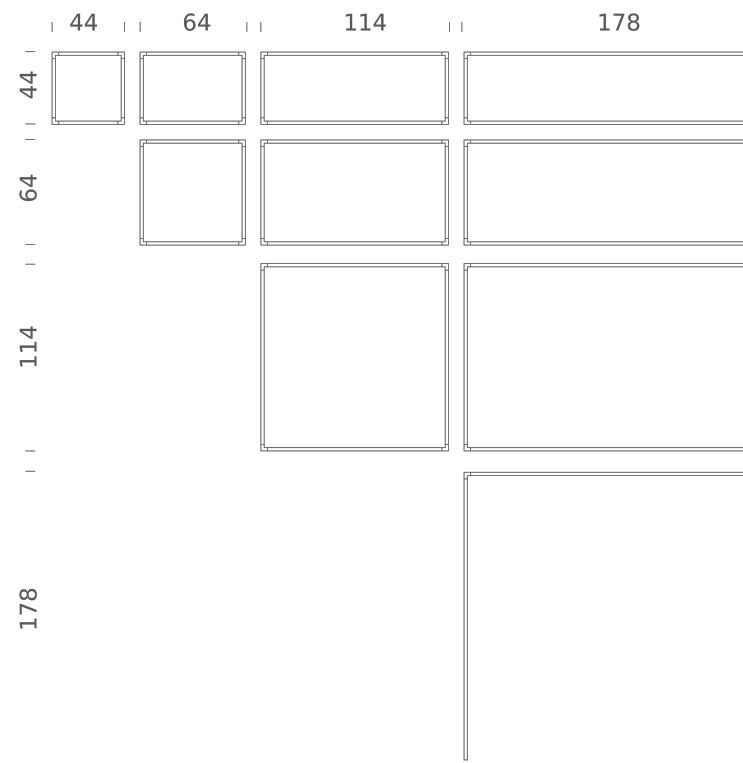

DESK MATRIX | 178X64CM - HORIZONTAL 2700K

LAMPING

Source	Linear LED
Total power	85W
Emission	diffused, orientable 360°
Switching	dimnable 1-10V
Tension	110/240V
Color temperature	2700K
Luminous flux	4730lm (source luminous flux)
Typ cri	85
Energy class	A+
Materials	aluminium + PC + ABS
Notes	driver included, adjustable cable length max 3m

Codes

LSH LW2 59
LSH LN2 59

Structure

white
black

Certificazioni