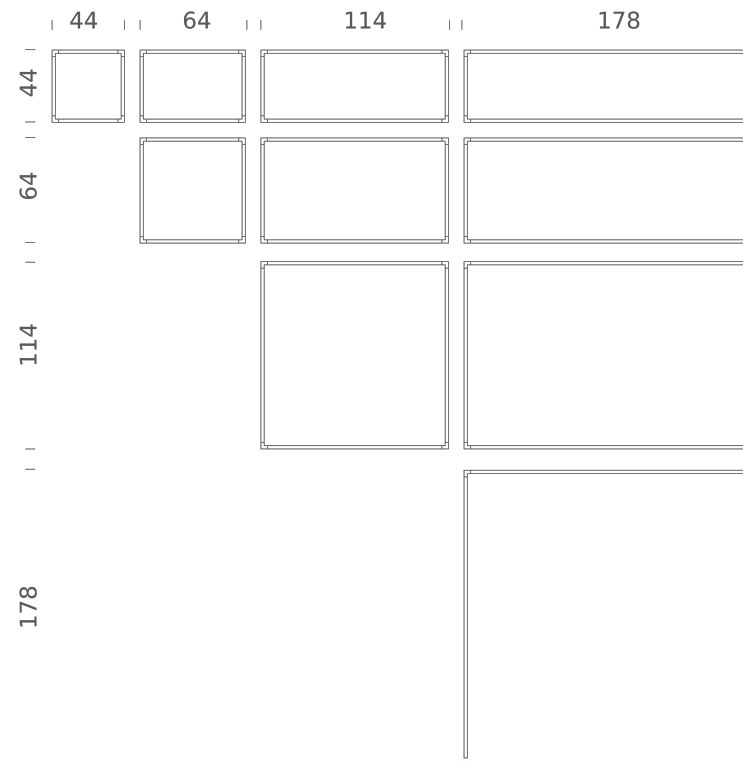

DESK MATRIX | 114X64CM - VERTICAL 3000K

LAMPING

Source	Linear LED
Total power	57W
Emission	diffused, orientable 360°
Switching	dimmable 1-10V
Tension	110/240V
Color temperature	3000K
Luminous flux	3450lm (source luminous flux)
Typ cri	85
Energy class	A+
Materials	aluminium + PC + ABS
Notes	driver included, adjustable cable length max 3m

Codes

LSV LW3 56
LSV LN3 56

Structure

white
black

Certificazioni