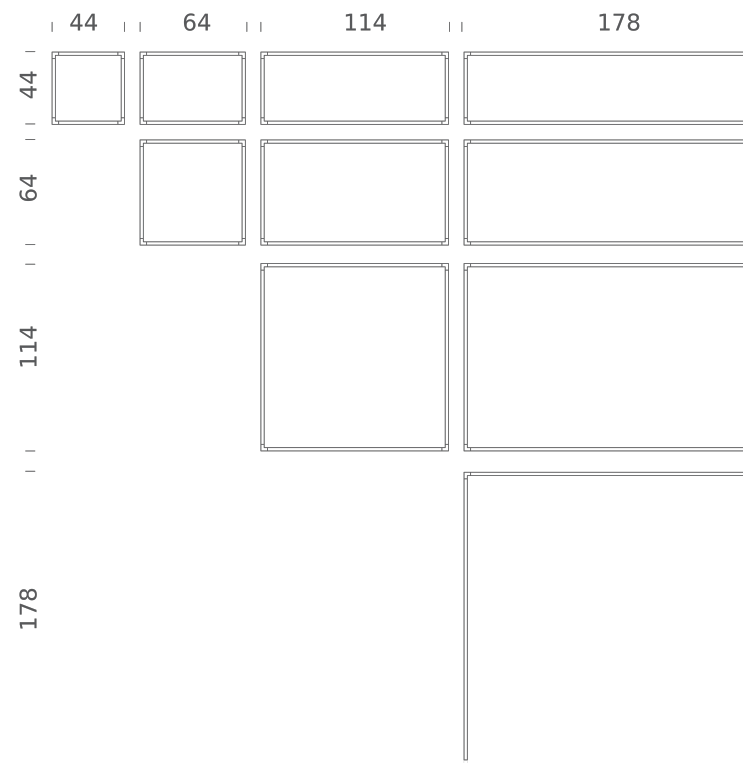

DESK MATRIX | 64X44CM - VERTICAL 2700K

LAMPING

Source	Linear LED
Total power	31W
Emission	diffused, orientable 360°
Switching	dimmable 1-10V
Tension	110/240V
Color temperature	2700K
Luminous flux	1870lm (source luminous flux)
Typ cri	85
Energy class	A+
Materials	aluminium + PC + ABS
Notes	driver included, adjustable cable length max 3m

Codes

LSV LW2 55
LSV LN2 55

Structure

white
black

Certificazioni