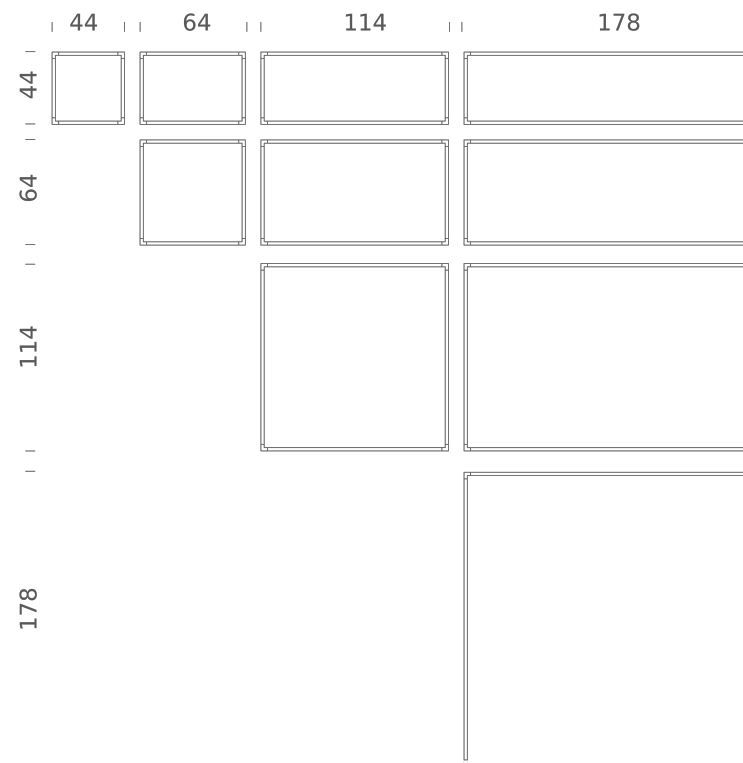

DESK MATRIX | 114X44CM - HORIZONTAL 3000K

LAMPING

Source	Linear LED
Total power	50W
Emission	diffused, orientable 360°
Switching	dimnable 1-10V
Tension	110/240V
Color temperature	3000K
Luminous flux	2920lm (source luminous flux)
Typ cri	85
Energy class	A+
Materials	aluminium + PC + ABS
Notes	driver included, adjustable cable length max 3m

Codes

LSH LW3 58
LSH LN3 58

Structure

white
black

Certificazioni