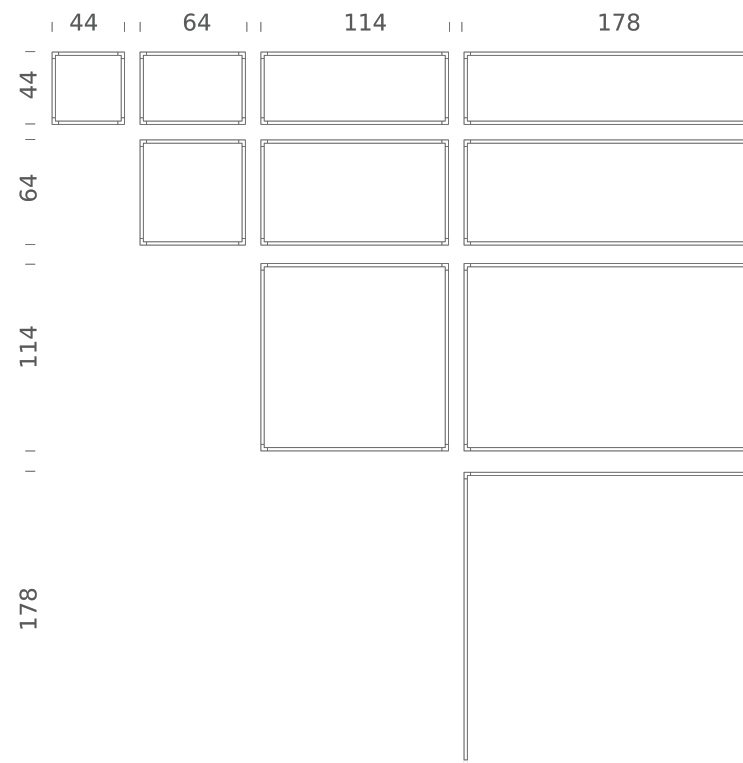

DESK MATRIX | 44X44CM - VERTICAL 2700K

LAMPING

Source	Linear LED
Total power	24W
Emission	diffused, orientable 360°
Switching	dimmable 1-10V
Tension	110/240V
Color temperature	2700K
Luminous flux	1340lm (source luminous flux)
Typ cri	85
Energy class	A+
Materials	aluminium + PC + ABS
Notes	driver included, adjustable cable length max 3m

Codes

LSV LW2 51
LSV LN2 51

Structure

white
black

Certificazioni