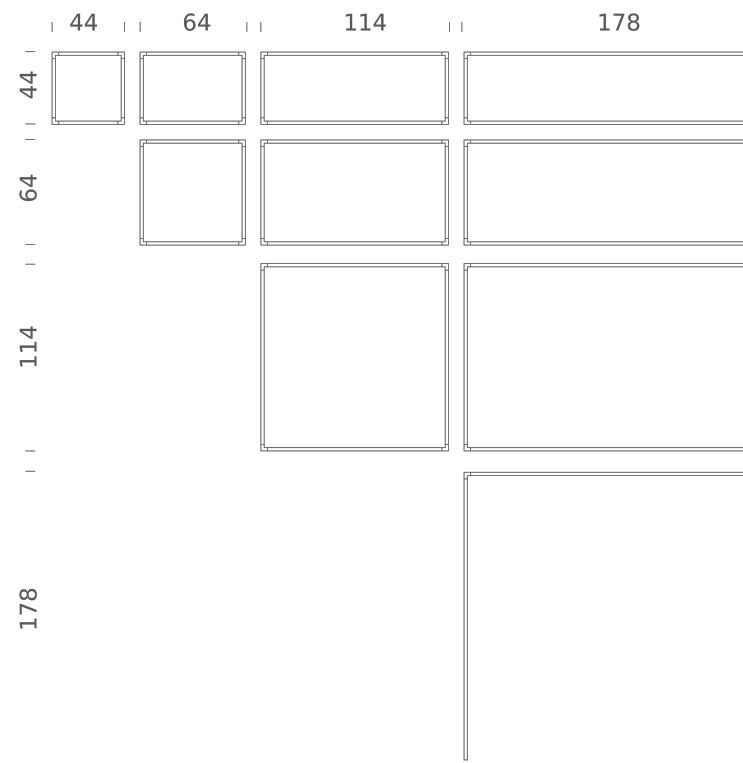

DESK MATRIX | 178X114CM - HORIZONTAL 2700K

LAMPING

Source	Linear LED
Total power	104W
Emission	diffused, orientable 360°
Switching	dimmable 1-10V
Tension	110/240V
Color temperature	2700K
Luminous flux	5780lm (source luminous flux)
Typ cri	85
Energy class	A+
Materials	aluminium + PC + ABS
Notes	driver included, adjustable cable length max 3m

Codes

LSH LW2 57
LSH LN2 57

Structure

white
black

Certificazioni