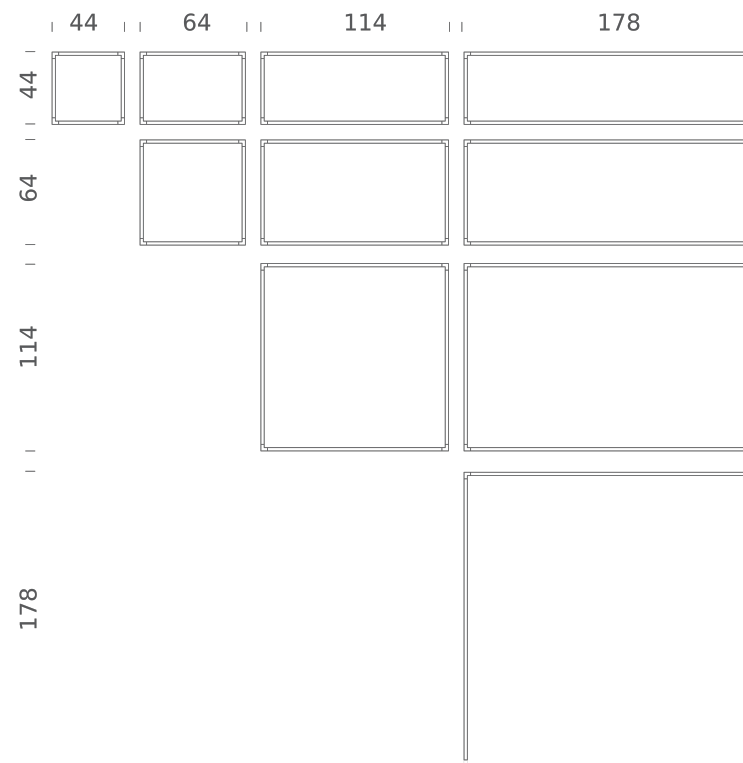

DESK MATRIX | 114X114CM - HORIZONTAL 3000K

LAMPING

Source	Linear LED
Total power	76W
Emission	diffused, orientable 360°
Switching	dimmable 1-10V
Tension	110/240V
Color temperature	3000K
Luminous flux	4500lm (source luminous flux)
Typ cri	85
Energy class	A+
Materials	aluminium + PC + ABS
Notes	driver included, adjustable cable length max 3m

Codes

LSH LW3 53
LSH LN3 53

Structure

white
black

Certificazioni