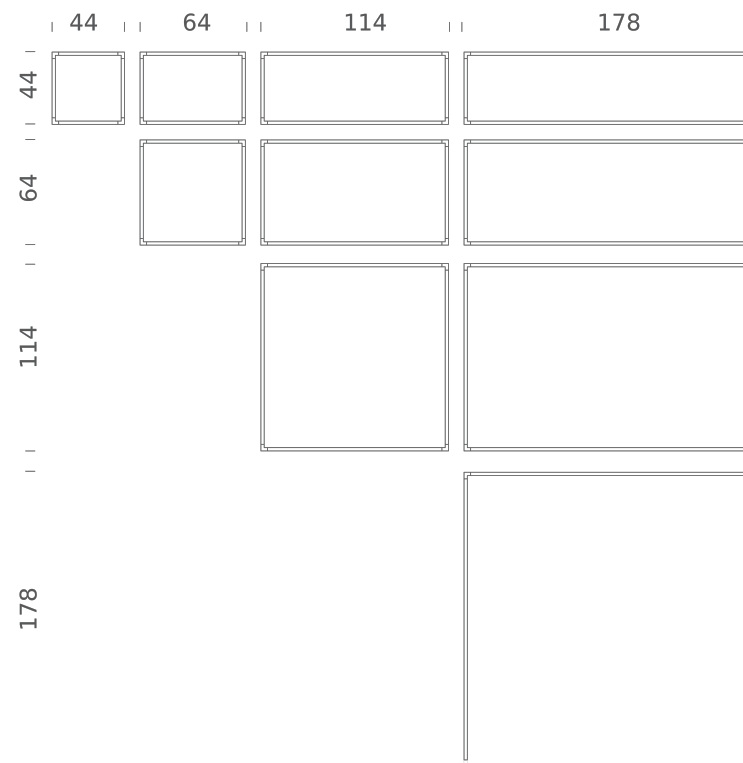

DESK MATRIX | 64X44CM - HORIZONTAL 2700K

LAMPING

Source	Linear LED
Total power	31W
Emission	diffused, orientable 360°
Switching	dimmable 1-10V
Tension	110/240V
Color temperature	2700K
Luminous flux	1870lm (source luminous flux)
Typ cri	85
Energy class	A+
Materials	aluminium + PC + ABS
Notes	driver included, adjustable cable length max 3m

Codes

LSH LW2 55
LSH LN2 55

Structure

white
black

Certificazioni