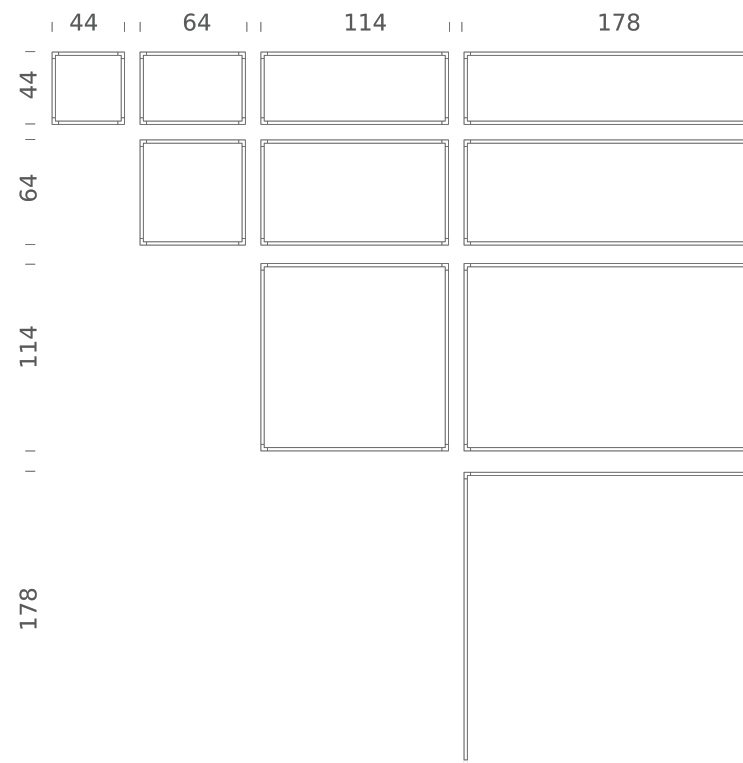

DESK MATRIX | 178X64CM - VERTICAL 2700K

LAMPING

Source	Linear LED
Total power	85W
Emission	diffused, orientable 360°
Switching	dimmable 1-10V
Tension	110/240V
Color temperature	2700K
Luminous flux	4730lm (source luminous flux)
Typ cri	85
Energy class	A+
Materials	aluminium + PC + ABS
Notes	driver included, adjustable cable length max 3m

Codes

LSV LW2 59
LSV LN2 59

Structure

white
black

Certificazioni