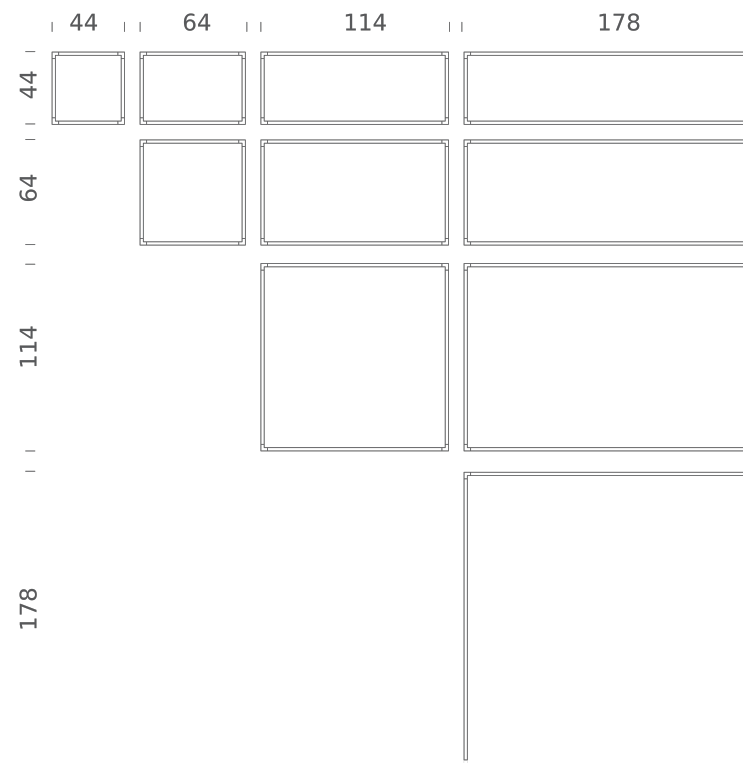

DESK MATRIX | 114X114CM - VERTICAL 2700K

LAMPING

Source	Linear LED
Total power	76W
Emission	diffused, orientable 360°
Switching	dimmable 1-10V
Tension	110/240V
Color temperature	2700K
Luminous flux	4500lm (source luminous flux)
Typ cri	85
Energy class	A+
Materials	aluminium + PC + ABS
Notes	driver included, adjustable cable length max 3m

Codes

LSV LW2 53
LSV LN2 53

Structure

white
black

Certificazioni