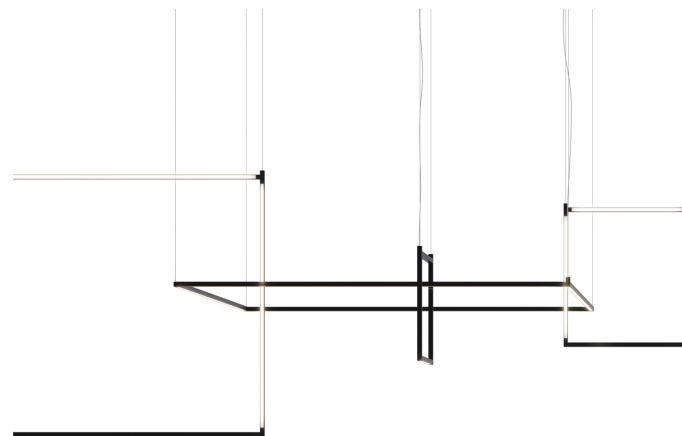

# DESK MATRIX

With the Desk Matrix, our Linescapes System can now be configured in rectangular and square shapes, both vertically and horizontally. Sleek continuous light lines with an infinite number of constellations to fit any table size or interior design need. Available in 2700K or 3000K CCT, black or white finishing. Compositions come fully equipped to work right out of the box, 1-10 V dimmable driver and its case included.