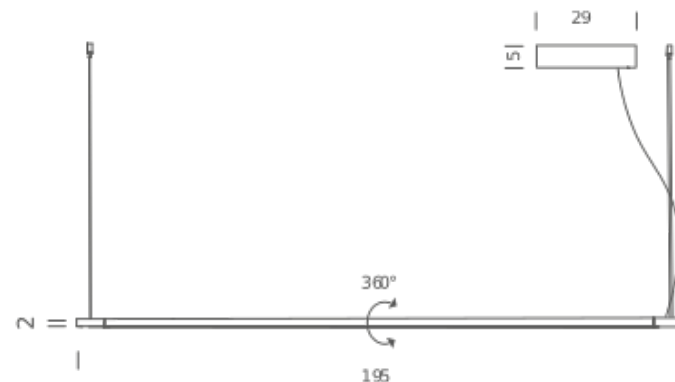

L200 - 2700K

LAMPING

Source	linear LED
Total power	33W
Emission	diffused orientable 360°
Switching	dimmable 1-10V
Tension	110/240V
Color temperature	2700K
Luminous flux	1765lm
Typ CRI	85
Energy class	A+
Materials	Aluminium + PC + ABS
Notes	metal cable length 3m, electric cable length max 3m, orientable 360°, DALI version on request

Codes

LIN LW2 5E
LIN LN2 5E

Structure

white
black

PACKAGE

Package 01 Dimension: 65x18x23 cm / Gross weight: 2,5 kg
Package 02 Dimension: 175x5x5 cm / Gross weight: 1 kg

Certificazioni