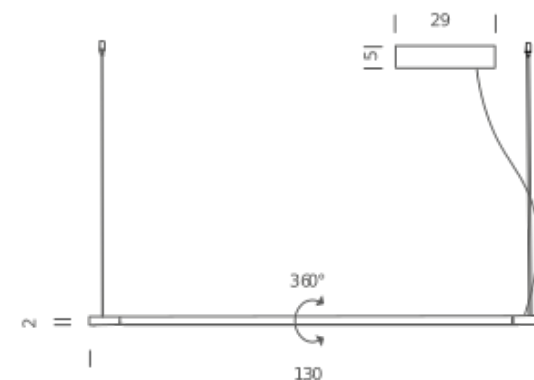

L200 - 2700K

LAMPING

Source	linear LED
Total power	33W
Emission	diffused orientable 360°
Switching	dimmable 1-10V
Tension	110/240V
Color temperature	2700K
Luminous flux	1765lm
Typ CRI	85
Energy class	A+
Materials	Aluminium + PC + ABS
Notes	metal cable length 3m, electric cable length max 3m, orientable 360°, DALI version on request

Codes

LIN LW2 5E
LIN LN2 5E

Structure

white
black

PACKAGE

Package 01 Dimension: 65x18x23 cm / Gross weight: 2,5 kg
Package 02 Dimension: 175x5x5 cm / Gross weight: 1 kg

Certificazioni