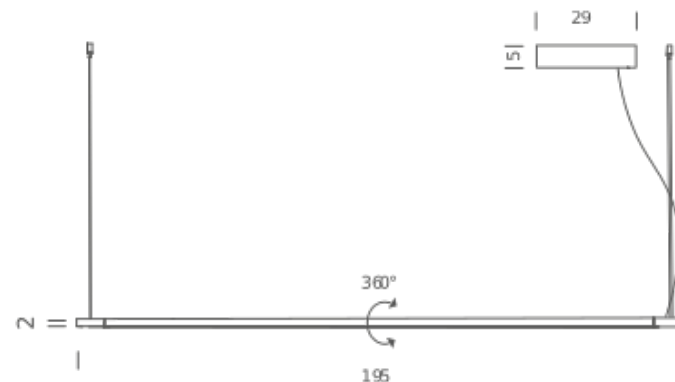

L130 - 3000K

LAMPING

Source	linear LED
Total power	19W
Emission	diffused orientable 360°
Switching	dimmable 1-10V
Tension	110/240V
Color temperature	3000K
Luminous flux	1125lm
Typ CRI	85
Energy class	A+
Materials	Aluminium + PC + ABS
Notes	metal cable length 3m, electric cable length max 3m, orientable 360°, DALI version on request

Codes

LIN LWW 5D
LIN LNN 5D

Structure

white
black

PACKAGE

Package 01 Dimension: 65x18x23 cm / Gross weight: 2,5 kg
Package 02 Dimension: 110x5x5 cm / Gross weight: 1 kg

Certificazioni