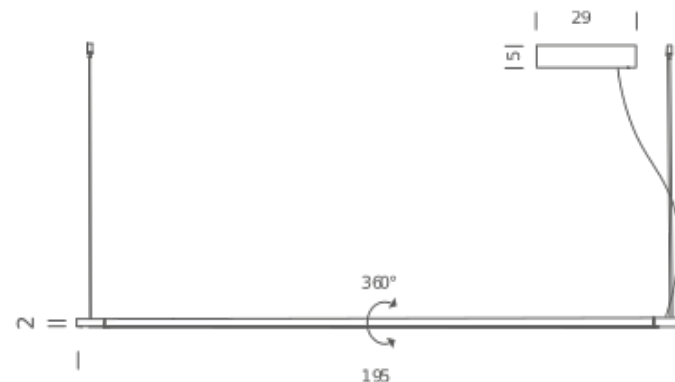

L130 - 2700K

LAMPING

Source	linear LED
Total power	19W
Emission	diffused orientable 360°
Switching	dimmable 1-10V
Tension	110/240V
Color temperature	2700K
Luminous flux	1125lm
Typ CRI	85
Energy class	A+
Materials	Aluminium + PC + ABS
Notes	metal cable length 3m, electric cable length max 3m, orientable 360°, DALI version on request

Codes

LIN LW2 5D
LIN LN2 5D

Structure

white
black

PACKAGE

Package 01 Dimension: 65x18x23 cm / Gross weight: 2,5 kg
Package 02 Dimension: 110x5x5 cm / Gross weight: 1 kg

Certificazioni