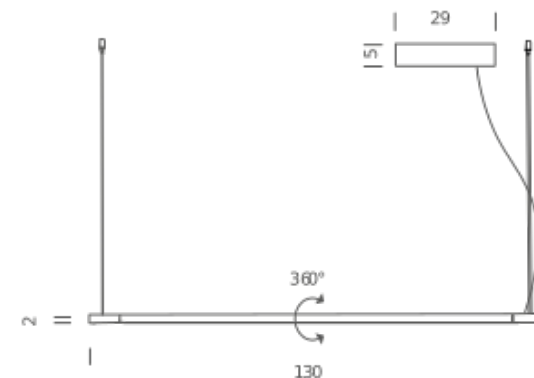

L130 - 3000K

LAMPING

Source	linear LED
Total power	19W
Emission	diffused orientable 360°
Switching	dimmable 1-10V
Tension	110/240V
Color temperature	3000K
Luminous flux	1125lm
Typ CRI	85
Energy class	A+
Materials	Aluminium + PC + ABS
Notes	metal cable length 3m, electric cable length max 3m, orientable 360°, DALI version on request

Codes

LIN LWW 5D
LIN LNN 5D

Structure

white
black

PACKAGE

Package 01 Dimension: 65x18x23 cm / Gross weight: 2,5 kg
Package 02 Dimension: 110x5x5 cm / Gross weight: 1 kg

Certificazioni