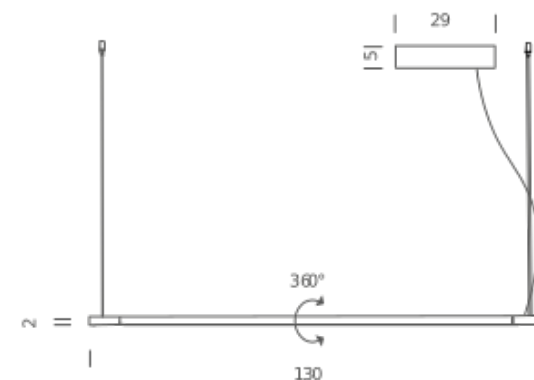

L130 - 2700K

LAMPING

Source	linear LED
Total power	19W
Emission	diffused orientable 360°
Switching	dimmable 1-10V
Tension	110/240V
Color temperature	2700K
Luminous flux	1125lm
Typ CRI	85
Energy class	A+
Materials	Aluminium + PC + ABS
Notes	metal cable length 3m, electric cable length max 3m, orientable 360°, DALI version on request

Codes

LIN LW2 5D
LIN LN2 5D

Structure

white
black

PACKAGE

Package 01 Dimension: 65x18x23 cm / Gross weight: 2,5 kg
Package 02 Dimension: 110x5x5 cm / Gross weight: 1 kg

Certificazioni