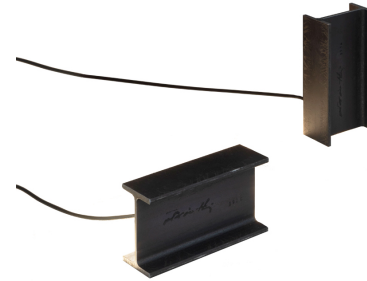

MINI MAIS PLUS QUE CELA JE NE PEUX PAS

Rudy Ricciotti

Family of lamps in two sizes, floor and table lamps with indirect light in industrial style made of rough metal. Each lamp is produced in a traditional way so that small aesthetic and finishing differences between one product and another are a sign of uniqueness. The floor version is also available for outdoor use and is treated with protective paint.

LED

LAMPING

Source	linear LED
Total power	2,4W
Emission	direct/indirect
Switching	switch on cable
Tension	110/230V
Color temperature	2700K
Luminous flux	200lm
Typ CRI	85
Energy class	A+
Materials	steel
Notes	switch on cable, cable length 3m, lamps are sold three by three

Codes

RCM LMM 1M

Structure

raw metal

PACKAGE

Package 01

Dimension: 25x19x8 cm / Gross weight: 4,5 kg

Certificazioni