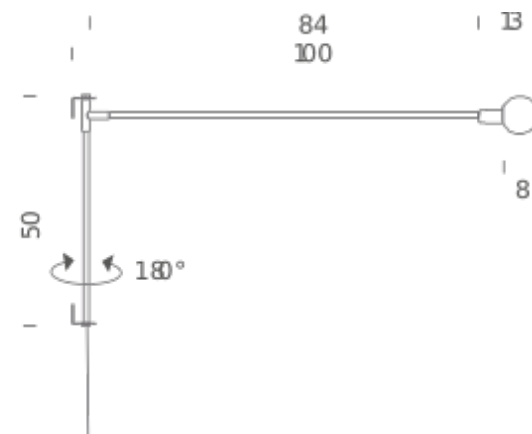

LED/HALO

LAMPING

Source	halopin G9 QT-14
Total power	4W
Emission	diffused
Switching	dimmable
Tension	230V
Color temperature	2700K
Luminous flux	400lm (source luminous flux)
Materials	steel + aluminium
Notes	orientable, switch on cable, LED dimmable bulb included, max power allowed 25W HALO bulb, cover for direct wall electrical installation (no plug) on accessory, dimmable (only with direct wall electrical installation), cable length 2,5m
Accessories	Wall electrical installation cover, black
Net lamp weight	1 kg

Codes

POM HNW 31

Structure

black

PACKAGE

Package 01

Dimension: 101x20x12 cm / Gross weight: 2 kg

Certificazioni

wall electrical
installation
cover