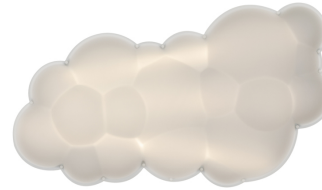

# NUVOLA WALL CEILING MINOR

*Mario Bellini*

Family of pendant and wall/ceiling lamps with structure in natural opal polyethylene made in rotational molding. Diffused lighting for a widespread and comfortable output. The suspension version is available in two sizes: Nuvola and Nuvola Minor. The wall/ceiling version is composed of one of the two blocs (deep or flat). All versions are dimmable. For the pendant version, DALI driver on request.

### Structure

white