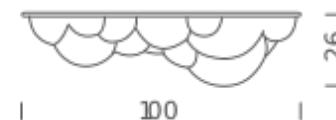

### Structure

white

### PACKAGE

Package 01

Dimension: 110x66x51 cm / Gross weight: 5,5 kg